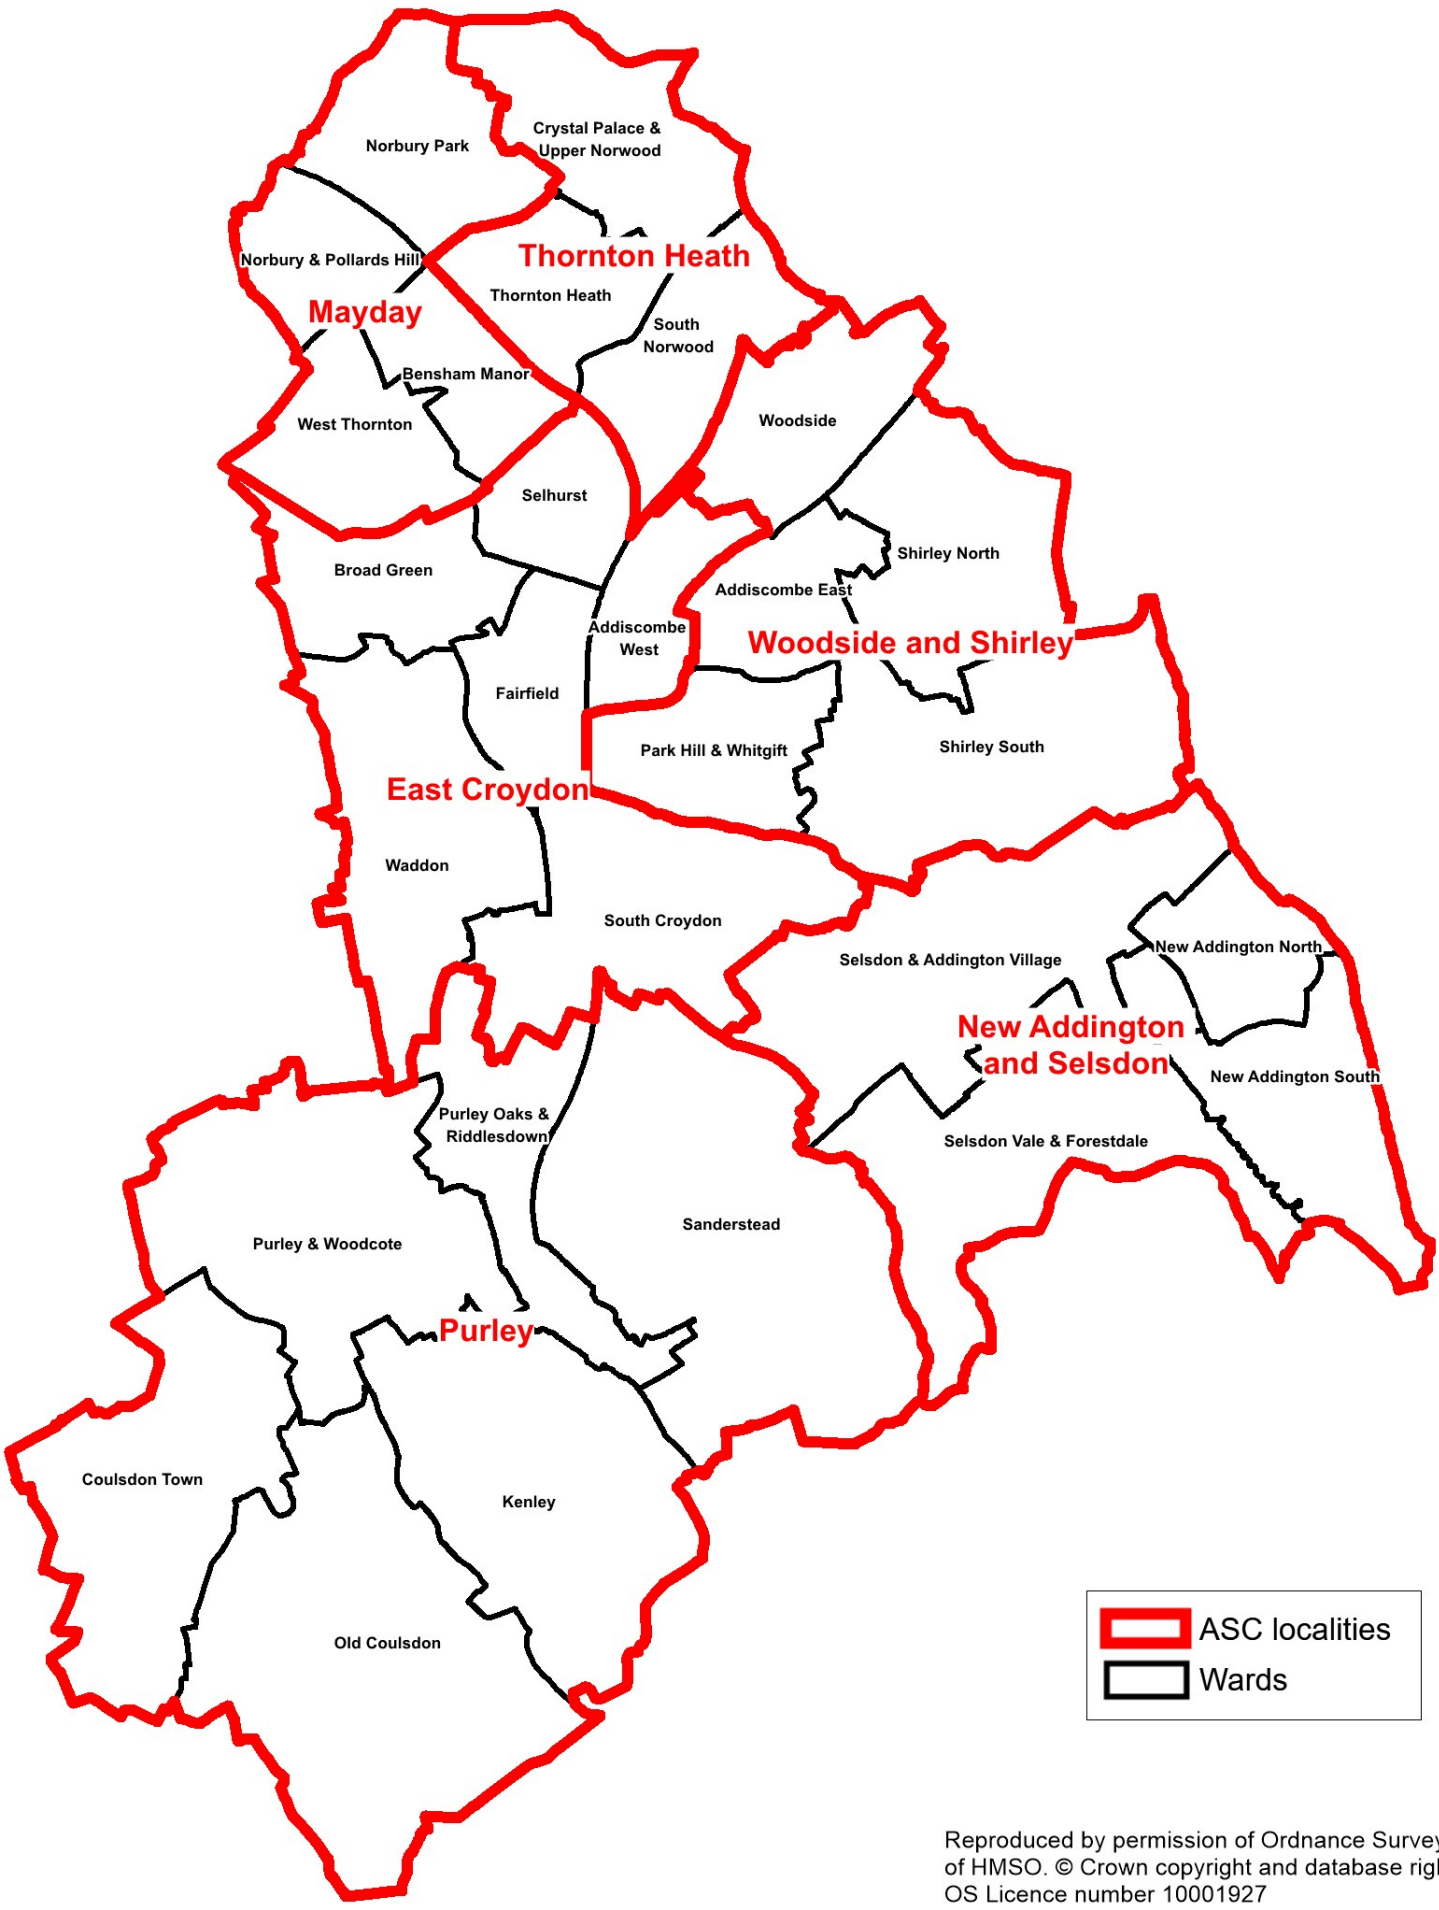

Adult Social Care Localities

Reproduced by permission of Ordnance Survey on behalf of HMSO. © Crown copyright and database right 2018 OS Licence number 10001927