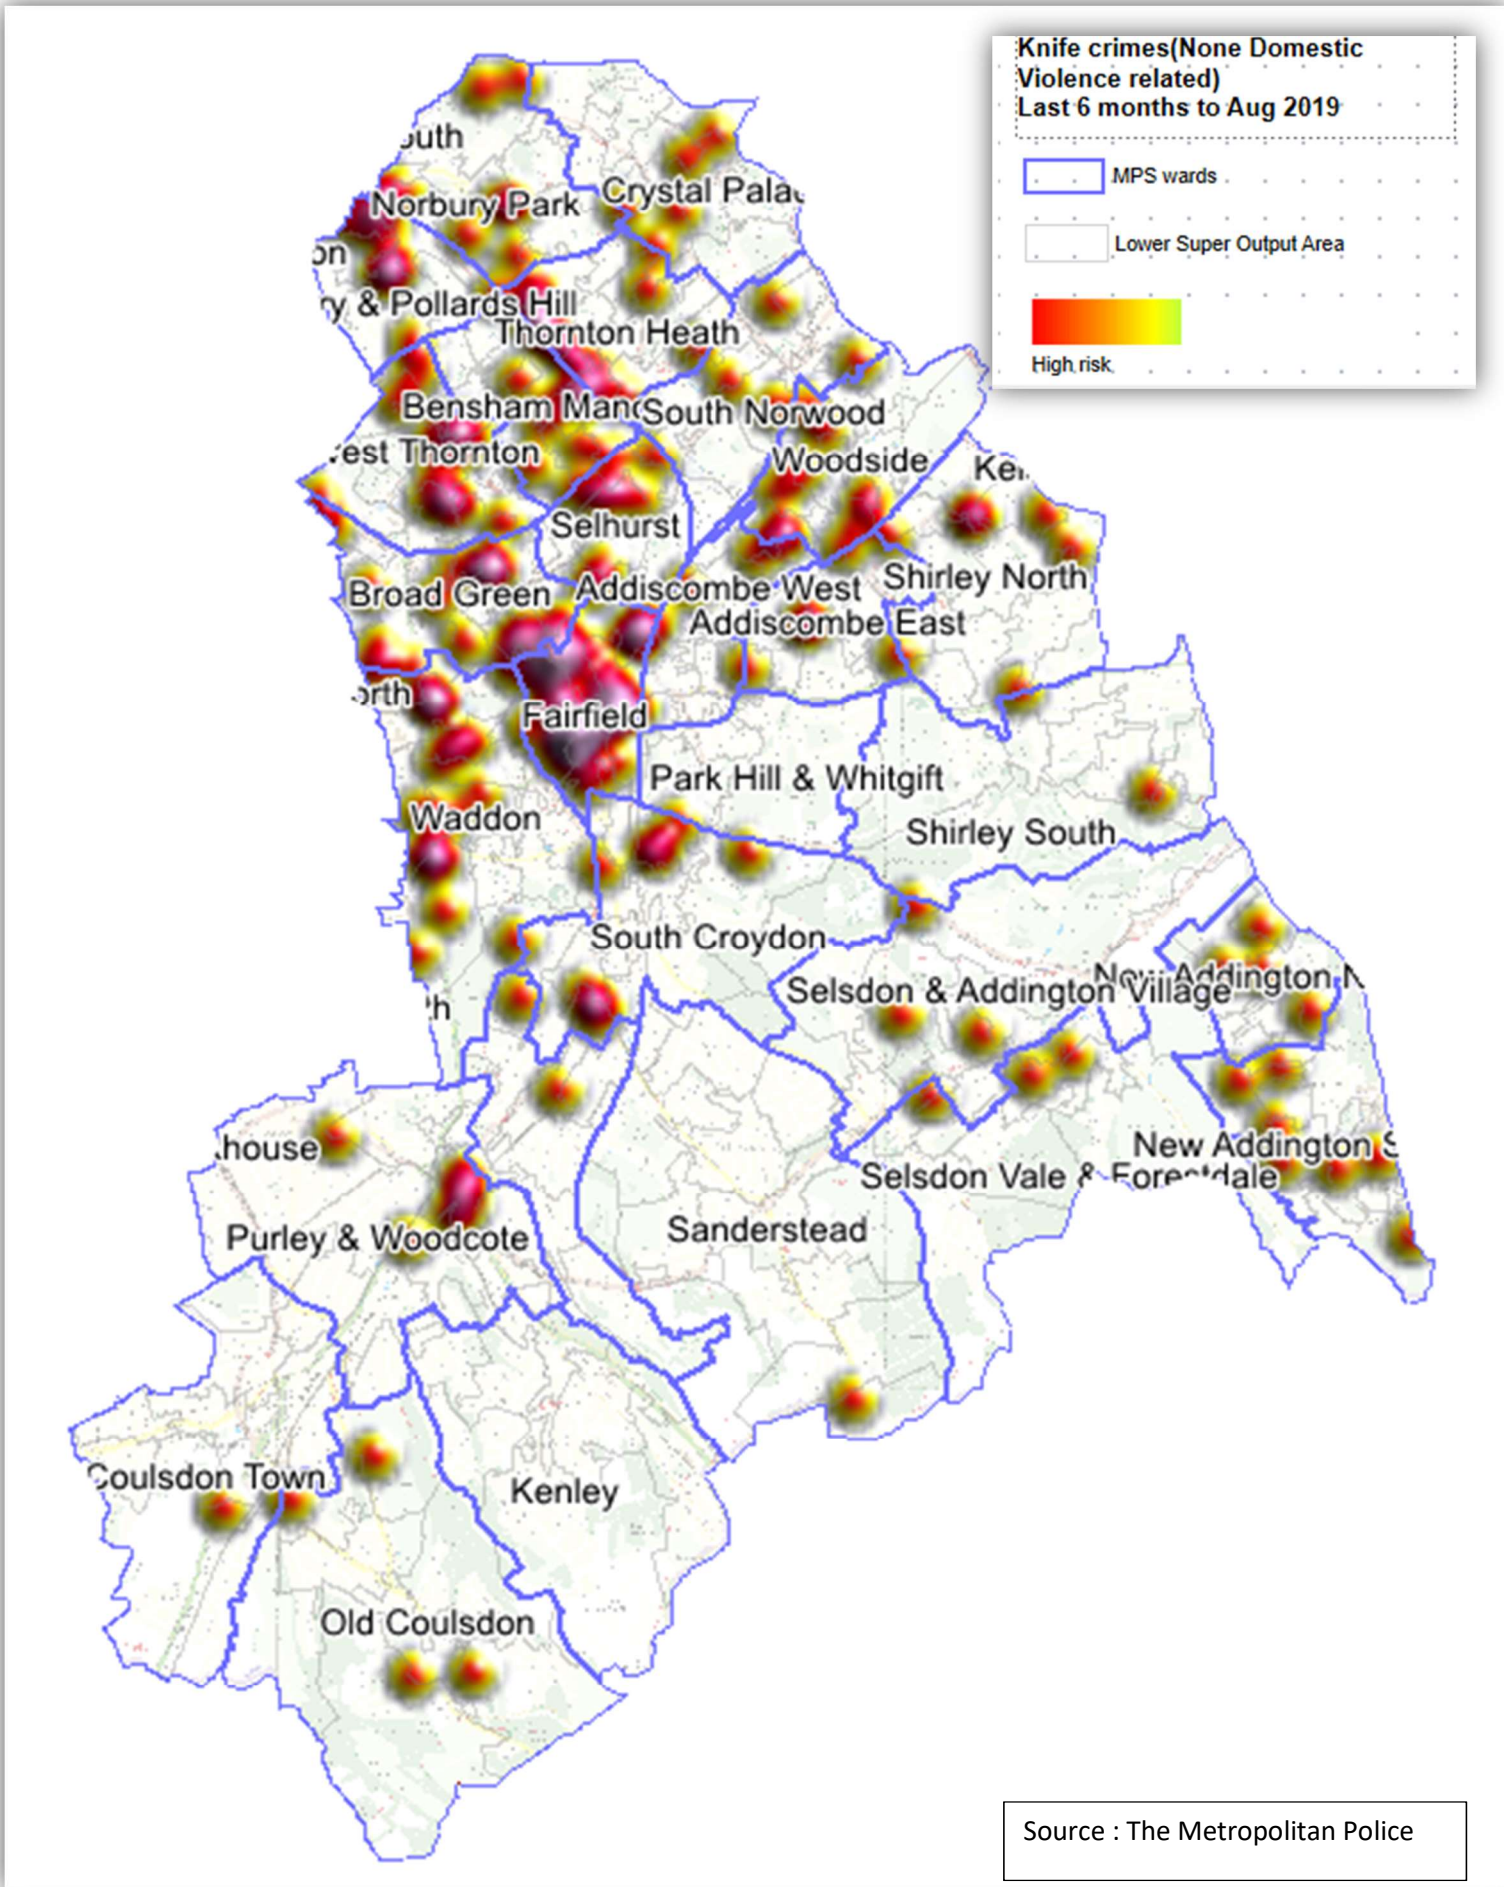

KNIFE CRIMES

Source : The Metropolitan Police