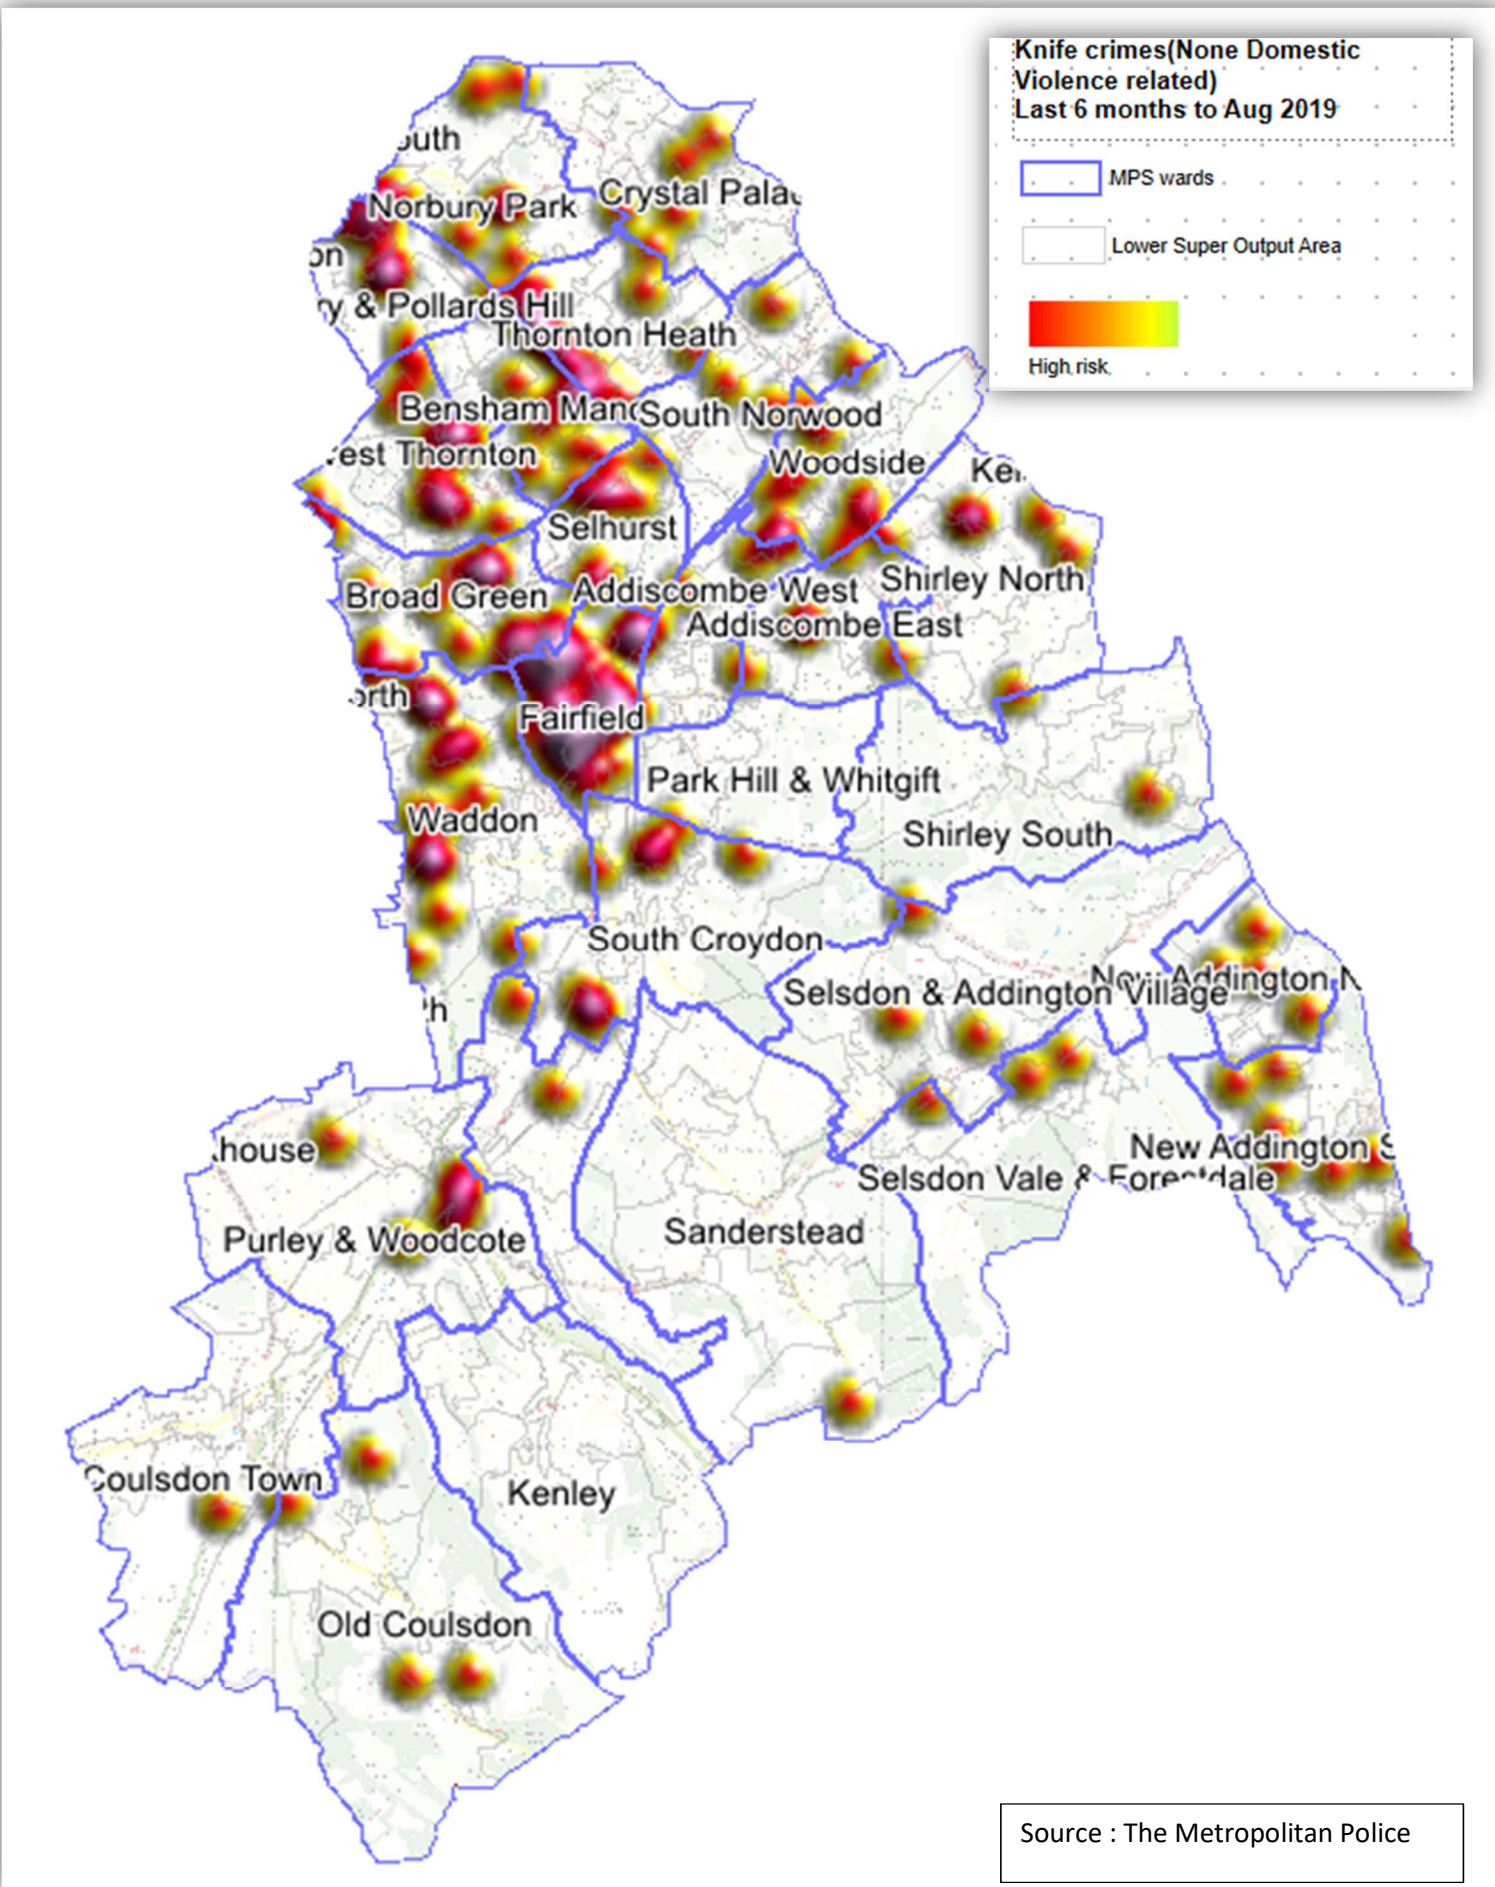

KNIFE CRIMES

Source : The Metropolitan Police