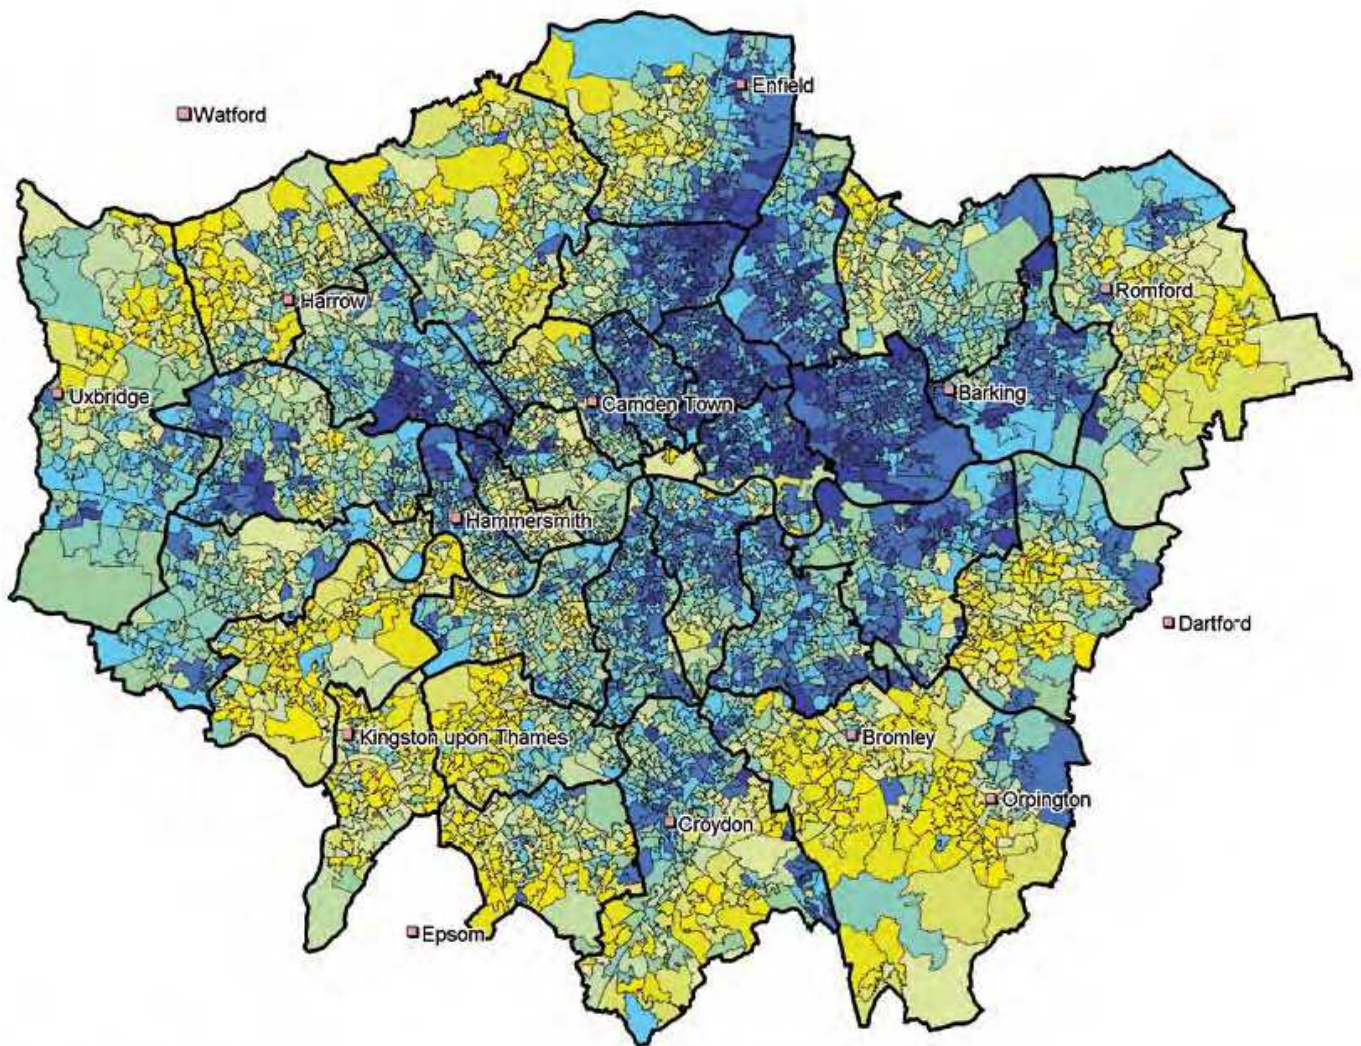

London regional deprivation

Deciles of IMD 2010

Contains Ordnance Survey data © Crown copyright and database right 2010.
Source: ONS, Super Output Area Boundaries. Crown copyright 2004.
Source: Indices of Deprivation 2010. CLG. Crown Copyright.
Crown copyright material is reproduced with the permission of the Controller of HMSO.

Scale 1:1 245 000