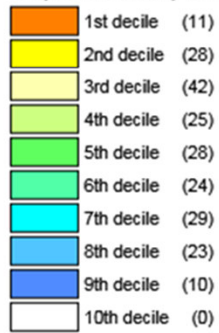

Living Environment deciles 2015

Note: LSOAs in the 1st decile are in the top 10% most deprived LSOAs in the country.

Croydon LSOAs by Living Environment Decile

Sources: Department for Communities and Local Government Indices of Deprivation 2015 and Ordnance Survey boundary data. Crown Copyright.