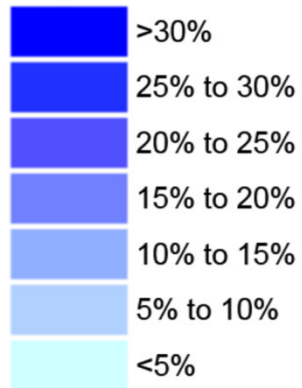

**Ethnicity
Prevalence of
Black/African/Caribbean/Black
British
by Output Area :
Croydon 2011**

Black by Ouput Area
Croydon : Census 2011

Source : Census 2011