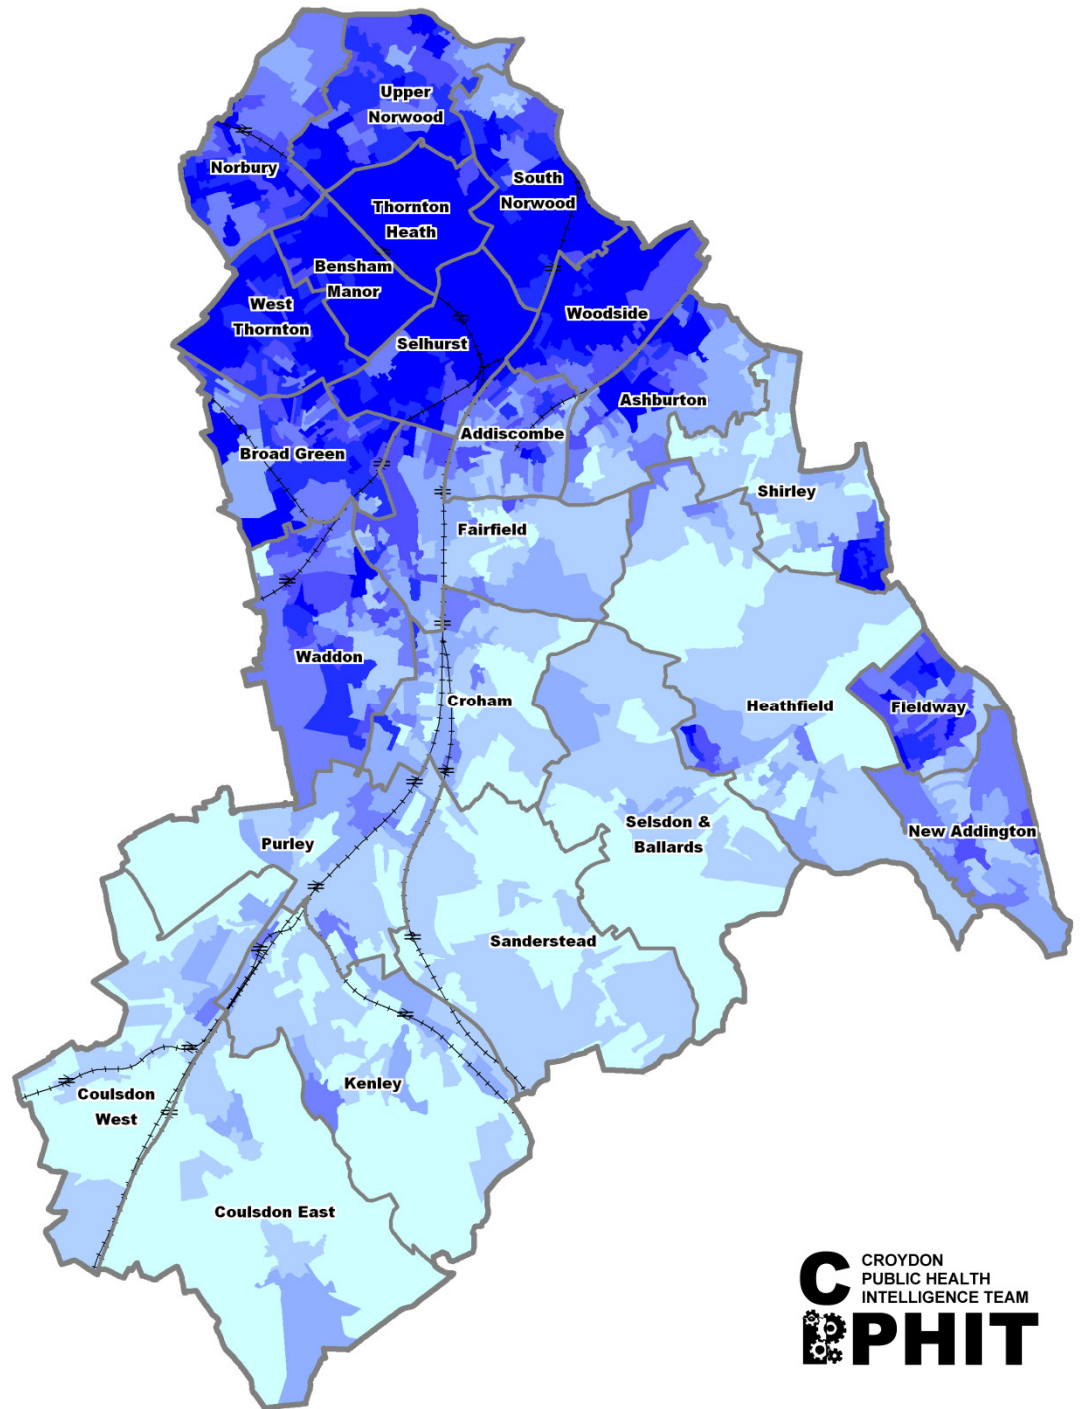

**Ethnicity
Prevalence of
Black/African/Caribbean/Black
British
by Output Area :
Croydon 2011**

Black by Ouput Area
Croydon : Census 2011

Source : Census 2011