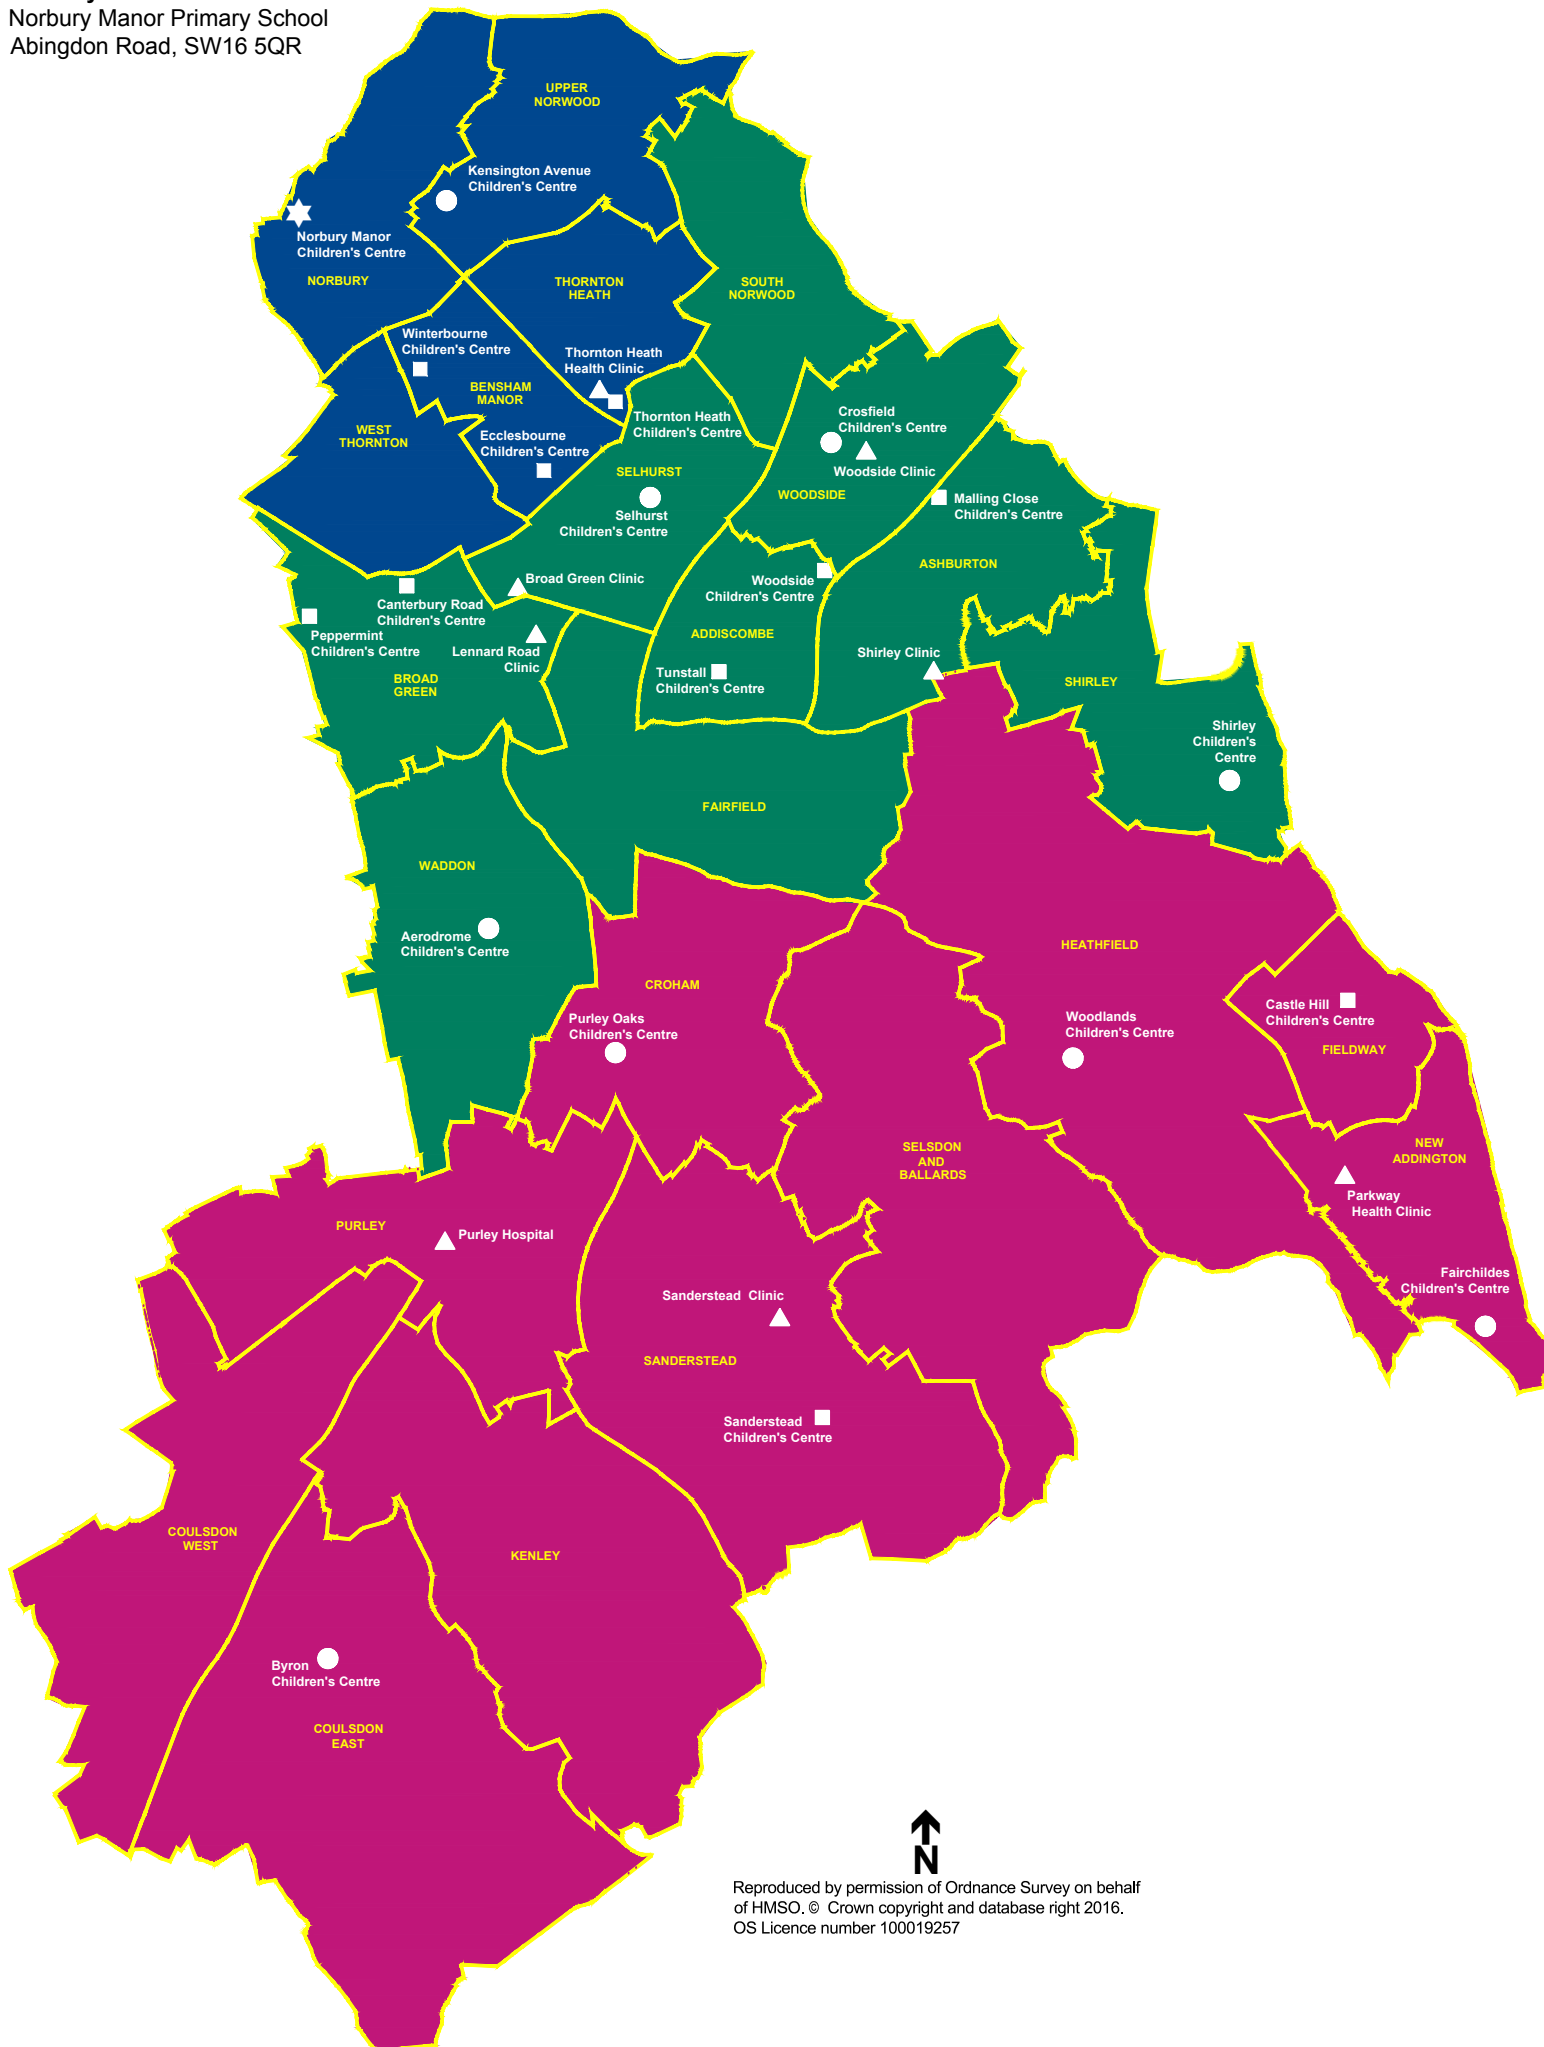

Best Start Hubs

Planning Area 1

- **Kensington Avenue Children's Centre**
Kensington Avenue Primary School
Kensington Avenue, CR7 8BT
- ▲ **Thornton Heath Health Clinic**
61a Gillet Road, CR7 8RL
- **Winterbourne Children's Centre**
Winterbourne Nursery & Infants School
Winterbourne Road, CR7 7QT
- **Thornton Heath Children's Centre**
Thornton Heath Early Years Centre
51 Pridham Road, CR7 8RS
- **Ecclesbourne Children's Centre**
Ecclesbourne Primary Pegasus Academy Trust
Attlee Close, CR7 7FA
- ★ **Norbury Manor Children's Centre**
Norbury Manor Primary School
Abingdon Road, SW16 5QR

- Designated Children's Centre
 - ▲ CHS Community Base
 - Service Access Point
 - ★ 2 Year Old Offer Delivery Point
- Wards

Planning Area 2

- **Selhurst Children's Centre**
Selhurst Early Years Centre
23 Dagnall Park, SE25 5PL
- **Crosfield Children's Centre**
Crosfield Nursery School
Elborough Road, SE25 5BD
- **Shirley Children's Centre**
Forest Academy
34 Lilac Gardens, CR0 8NR
- **Aerodrome Children's Centre**
Aerodrome Primary Academy
Violet Lane, CR0 4EJ
- ▲ **Woodside Clinic**
3 Enmore Road, SE25 5NT
- ▲ **Broad Green Clinic**
Broad Green Centre
1-13 Lodge Road, CR0 2PD
- ▲ **Lennard Road Clinic**
12-18 Lennard Road, CR9 2RS
- ▲ **Shirley Clinic**
135 Shirley Road, CR0 7LR
- **Peppermint Children's Centre**
Franklin Way, CR0 4YD
- **Canterbury Road Children's Centre**
Canterbury Road
Recreation Ground, CR0 3HH
- **Tunstall Children's Centre**
Tunstall Nursery
Tunstall Road, CR0 6TY
- **Woodside Children's Centre**
Woodside Primary School
Morland Road, CR0 6NF
- **Malling Close Children's Centre**
Malling Close, CR0 7YD