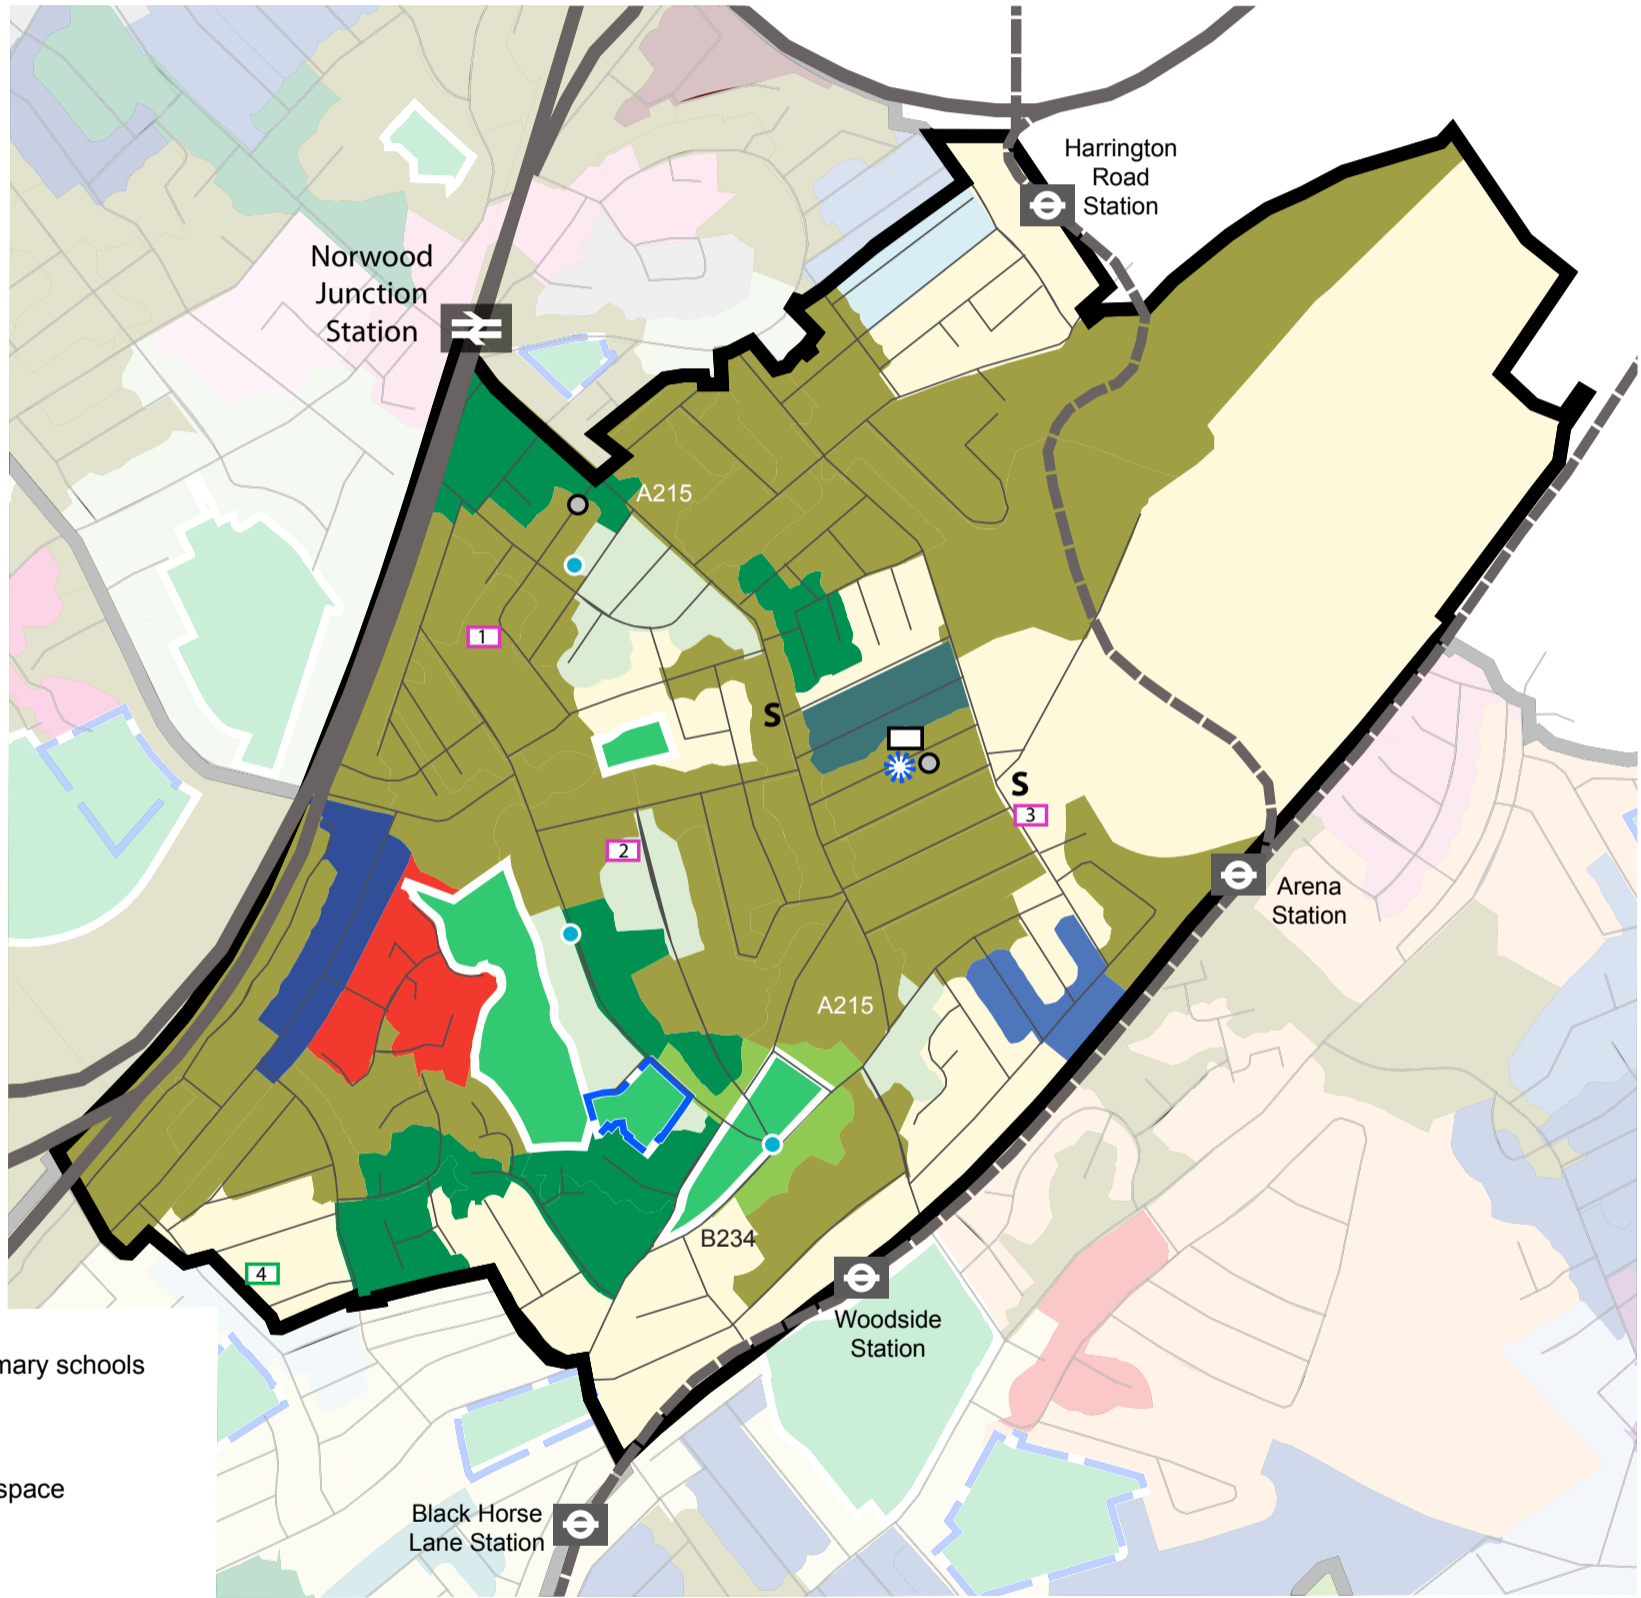

Main MOSAIC Group Percentage Breakdown

A	37.0%
B	14.6%
C	42.9%
D	2.7%
E	1.5%
F	0%
G	0%
H	0%
I	0%
J	1.3%
K	0%

Schools

1. South Norwood Primary School
2. St Thomas Becket RC School
3. Ryelands Primary School
4. Stanley Technical Boys High

A01
A02
A03
A04
A05
A06
A07
B08
B09
B10
B11
B12
B13
B14
C15
C16
C17
C18
C19
C20
D21
D22
D23
D24
D25
D26
D27
E28
E29
E30
E31
E32
E33
E34
F35
F36
F37
F38
F39
F40
G41
G42
G43
H44
H45
H46
H47
I48
I49
I50
J51
J52
J53
J54
J55
J56
K57
K58
K59
K60
K61
U99

- Community centre
- Allotment
- Cemetery
- Camp site
- Library
- Nurseries
- Pre-schools
- Infant, junior & primary schools
- High schools
- Educational open space
- Local open space
- Sports centre/gym/swimming pool
- Cinema
- Theatre
- Bowling alley
- Proposed CALAT location
- Railway station
- Railway line
- Tram link station
- Tram link line

Woodside