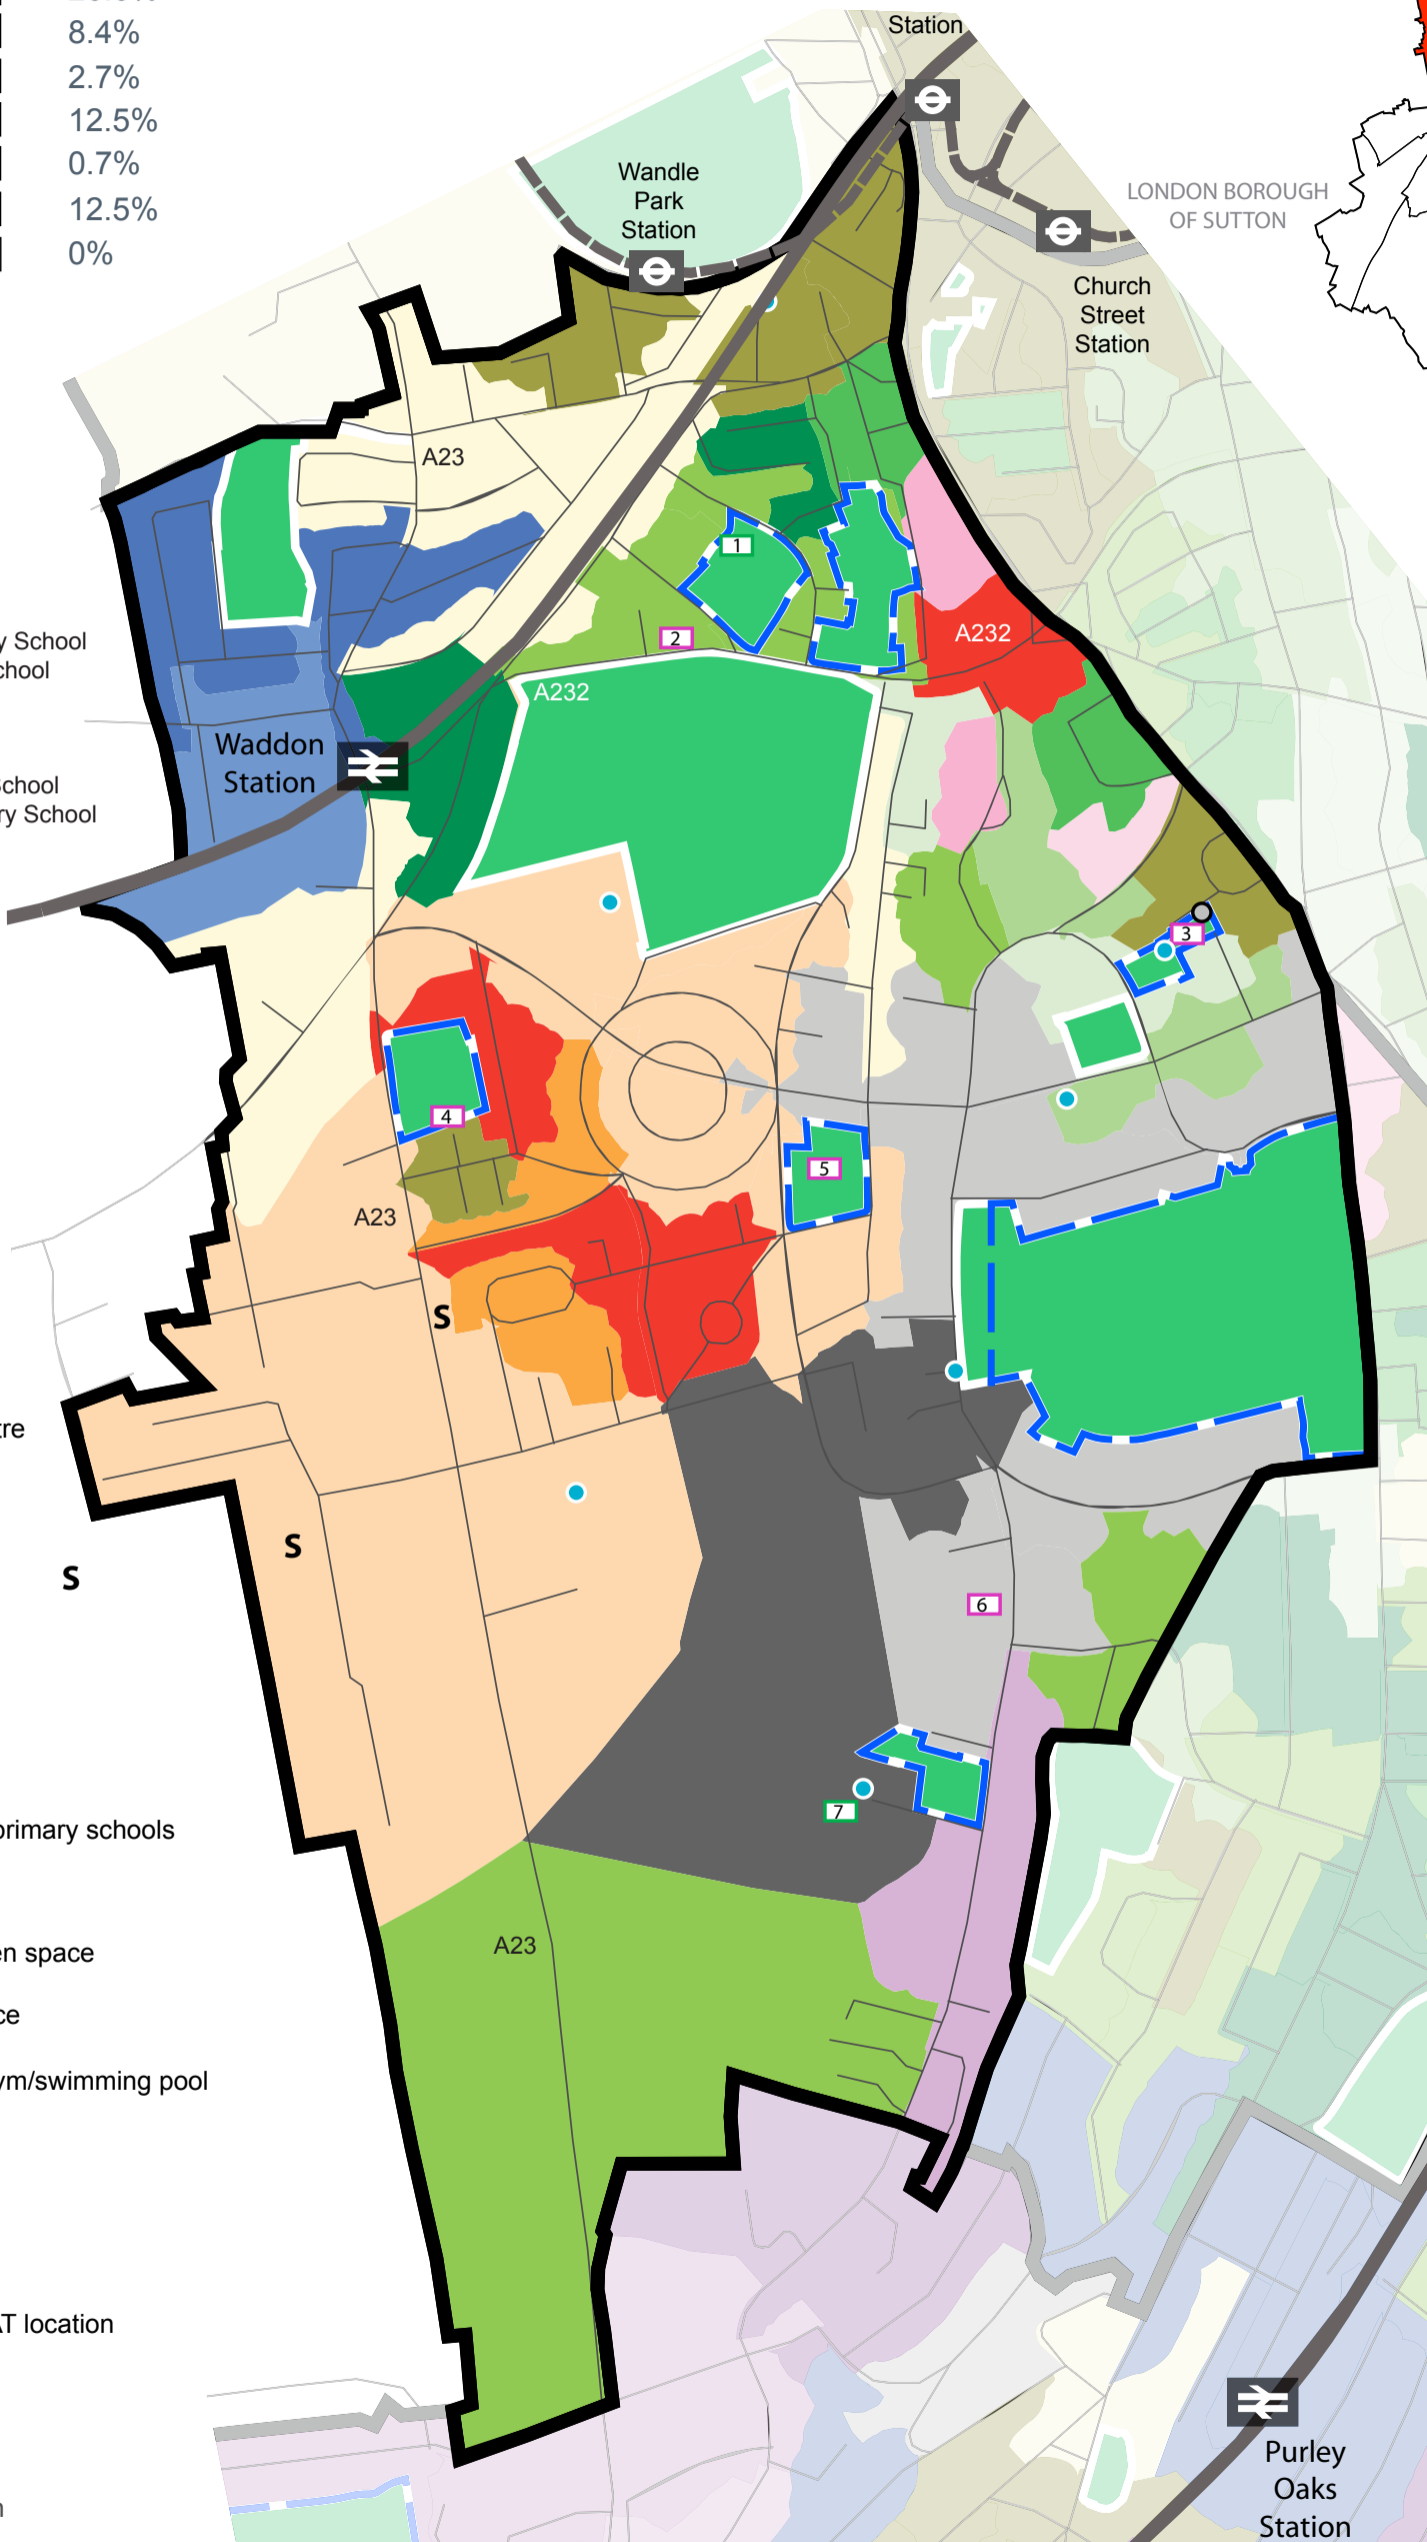

# Main MOSAIC Group Percentage Breakdown

A	3.5%
B	1.3%
C	8.5%
D	23.5%
E	26.6%
F	8.4%
G	2.7%
H	12.5%
I	0.7%
J	12.5%
K	0%

## Schools

1. St Andrew's Secondary School
2. Parish Church Infants School
3. Howard Primary
4. Waddon Infants
5. Duppas Junior School
6. Regina Coeli Primary School
7. Haling Manor Secondary School

- Community centre
- Allotment
- Cemetary
- Camp site
- Library
- Nurseries
- Pre-schools
- Infant, junior & primary schools
- High schools
- Educational open space
- Local open space
- S** Sports centre/gym/swimming pool
- C** Cinema
- T** Theatre
- B** Bowling alley
- Proposed CALAT location
- Railway station
- Railway line
- Tram link station
- Tram link line

A01
A02
A03
A04
A05
A06
A07
B08
B09
B10
B11
B12
B13
B14
C15
C16
C17
C18
C19
C20
D21
D22
D23
D24
D25
D26
D27
E28
E29
E30
E31
E32
E33
E34
F35
F36
F37
F38
F39
F40
G41
G42
G43
H44
H45
H46
H47
I48
I49
I50
J51
J52
J53
J54
J55
J56
K57
K58
K59
K60
K61
U99

## Waddon