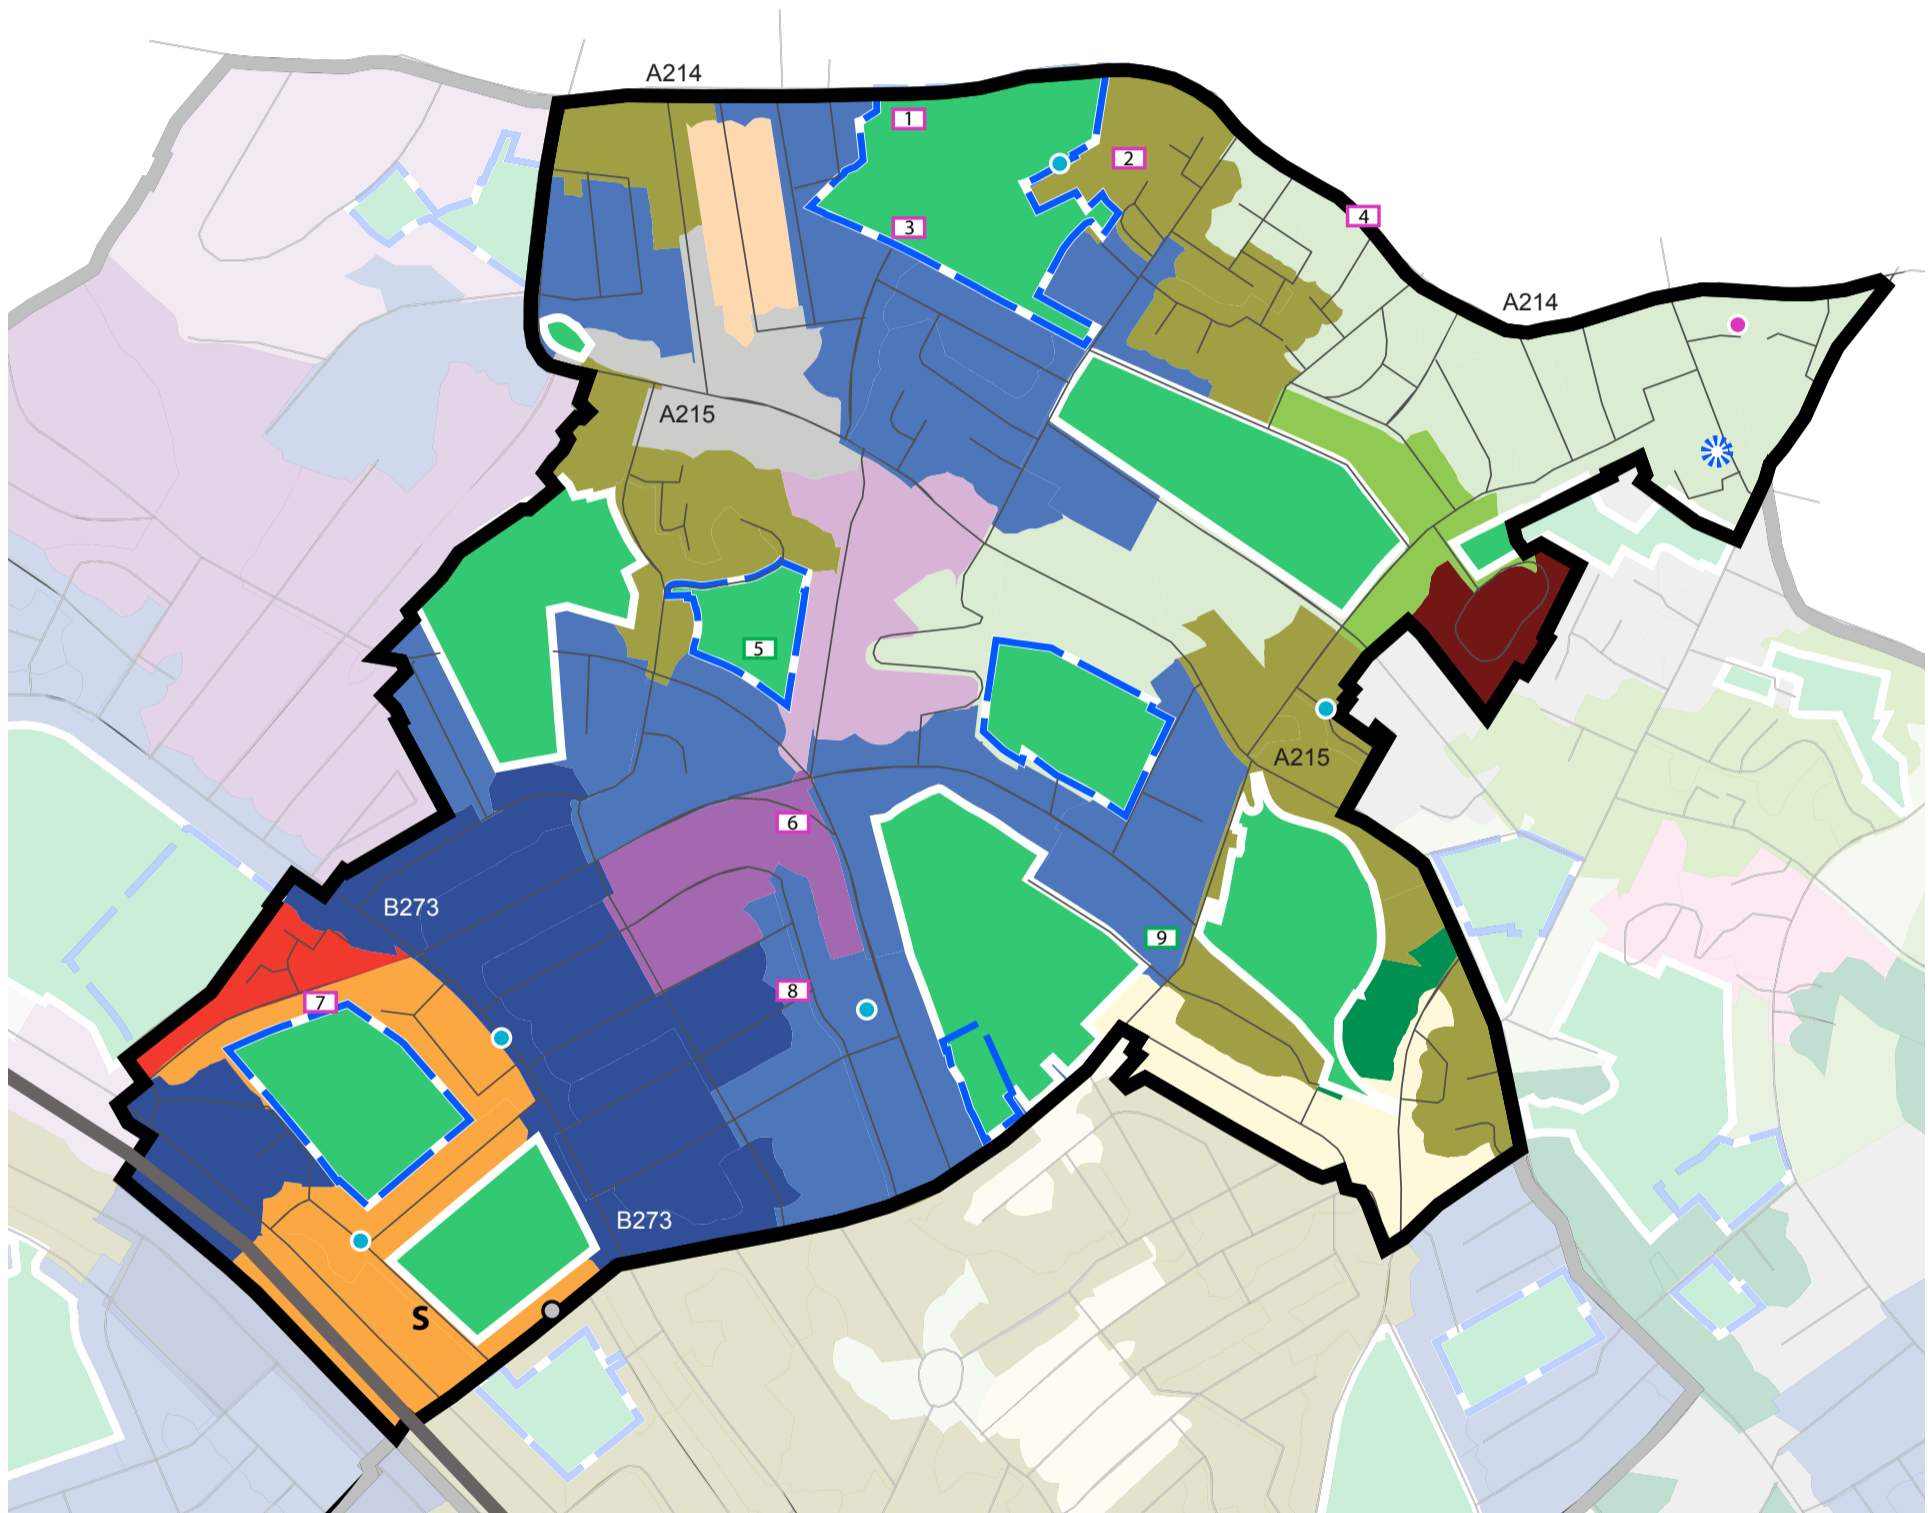

Main MOSAIC Group Percentage Breakdown

A	4.2%
B	2.0%
C	25.5%
D	21.4%
E	32.1%
F	0.9%
G	1.7%
H	6.8%
I	1.4%
J	3.9%
K	0%

Schools

1. Whitehorse Manor Junior
2. St Joseph's RC Infant School
3. Rockmount Primary School
4. St John's CE School
5. Virgo Fidelis Convent Senior School
6. Downsvie Primary School
7. Kensington Avenue Primary School
8. St Cyprians Greek Orthodox School
9. Westwood High

A01
A02
A03
A04
A05
A06
A07
B08
B09
B10
B11
B12
B13
B14
C15
C16
C17
C18
C19
C20
D21
D22
D23
D24
D25
D26
D27
E28
E29
E30
E31
E32
E33
E34
F35
F36
F37
F38
F39
F40
G41
G42
G43
H44
H45
H46
H47
I48
I49
I50
J51
J52
J53
J54
J55
J56
K57
K58
K59
K60
K61
U99

- Community centre
- Allotment
- Cemetery
- Camp site
- Library
- Nurseries
- Pre-schools
- Infant, junior & primary schools
- High schools
- Educational open space
- Local open space
- Sports centre/gym/swimming pool
- Cinema
- Theatre
- Bowling alley
- Proposed CALAT location
- Railway station
- Railway line
- Tram link station
- Tram link line

Upper Norwood