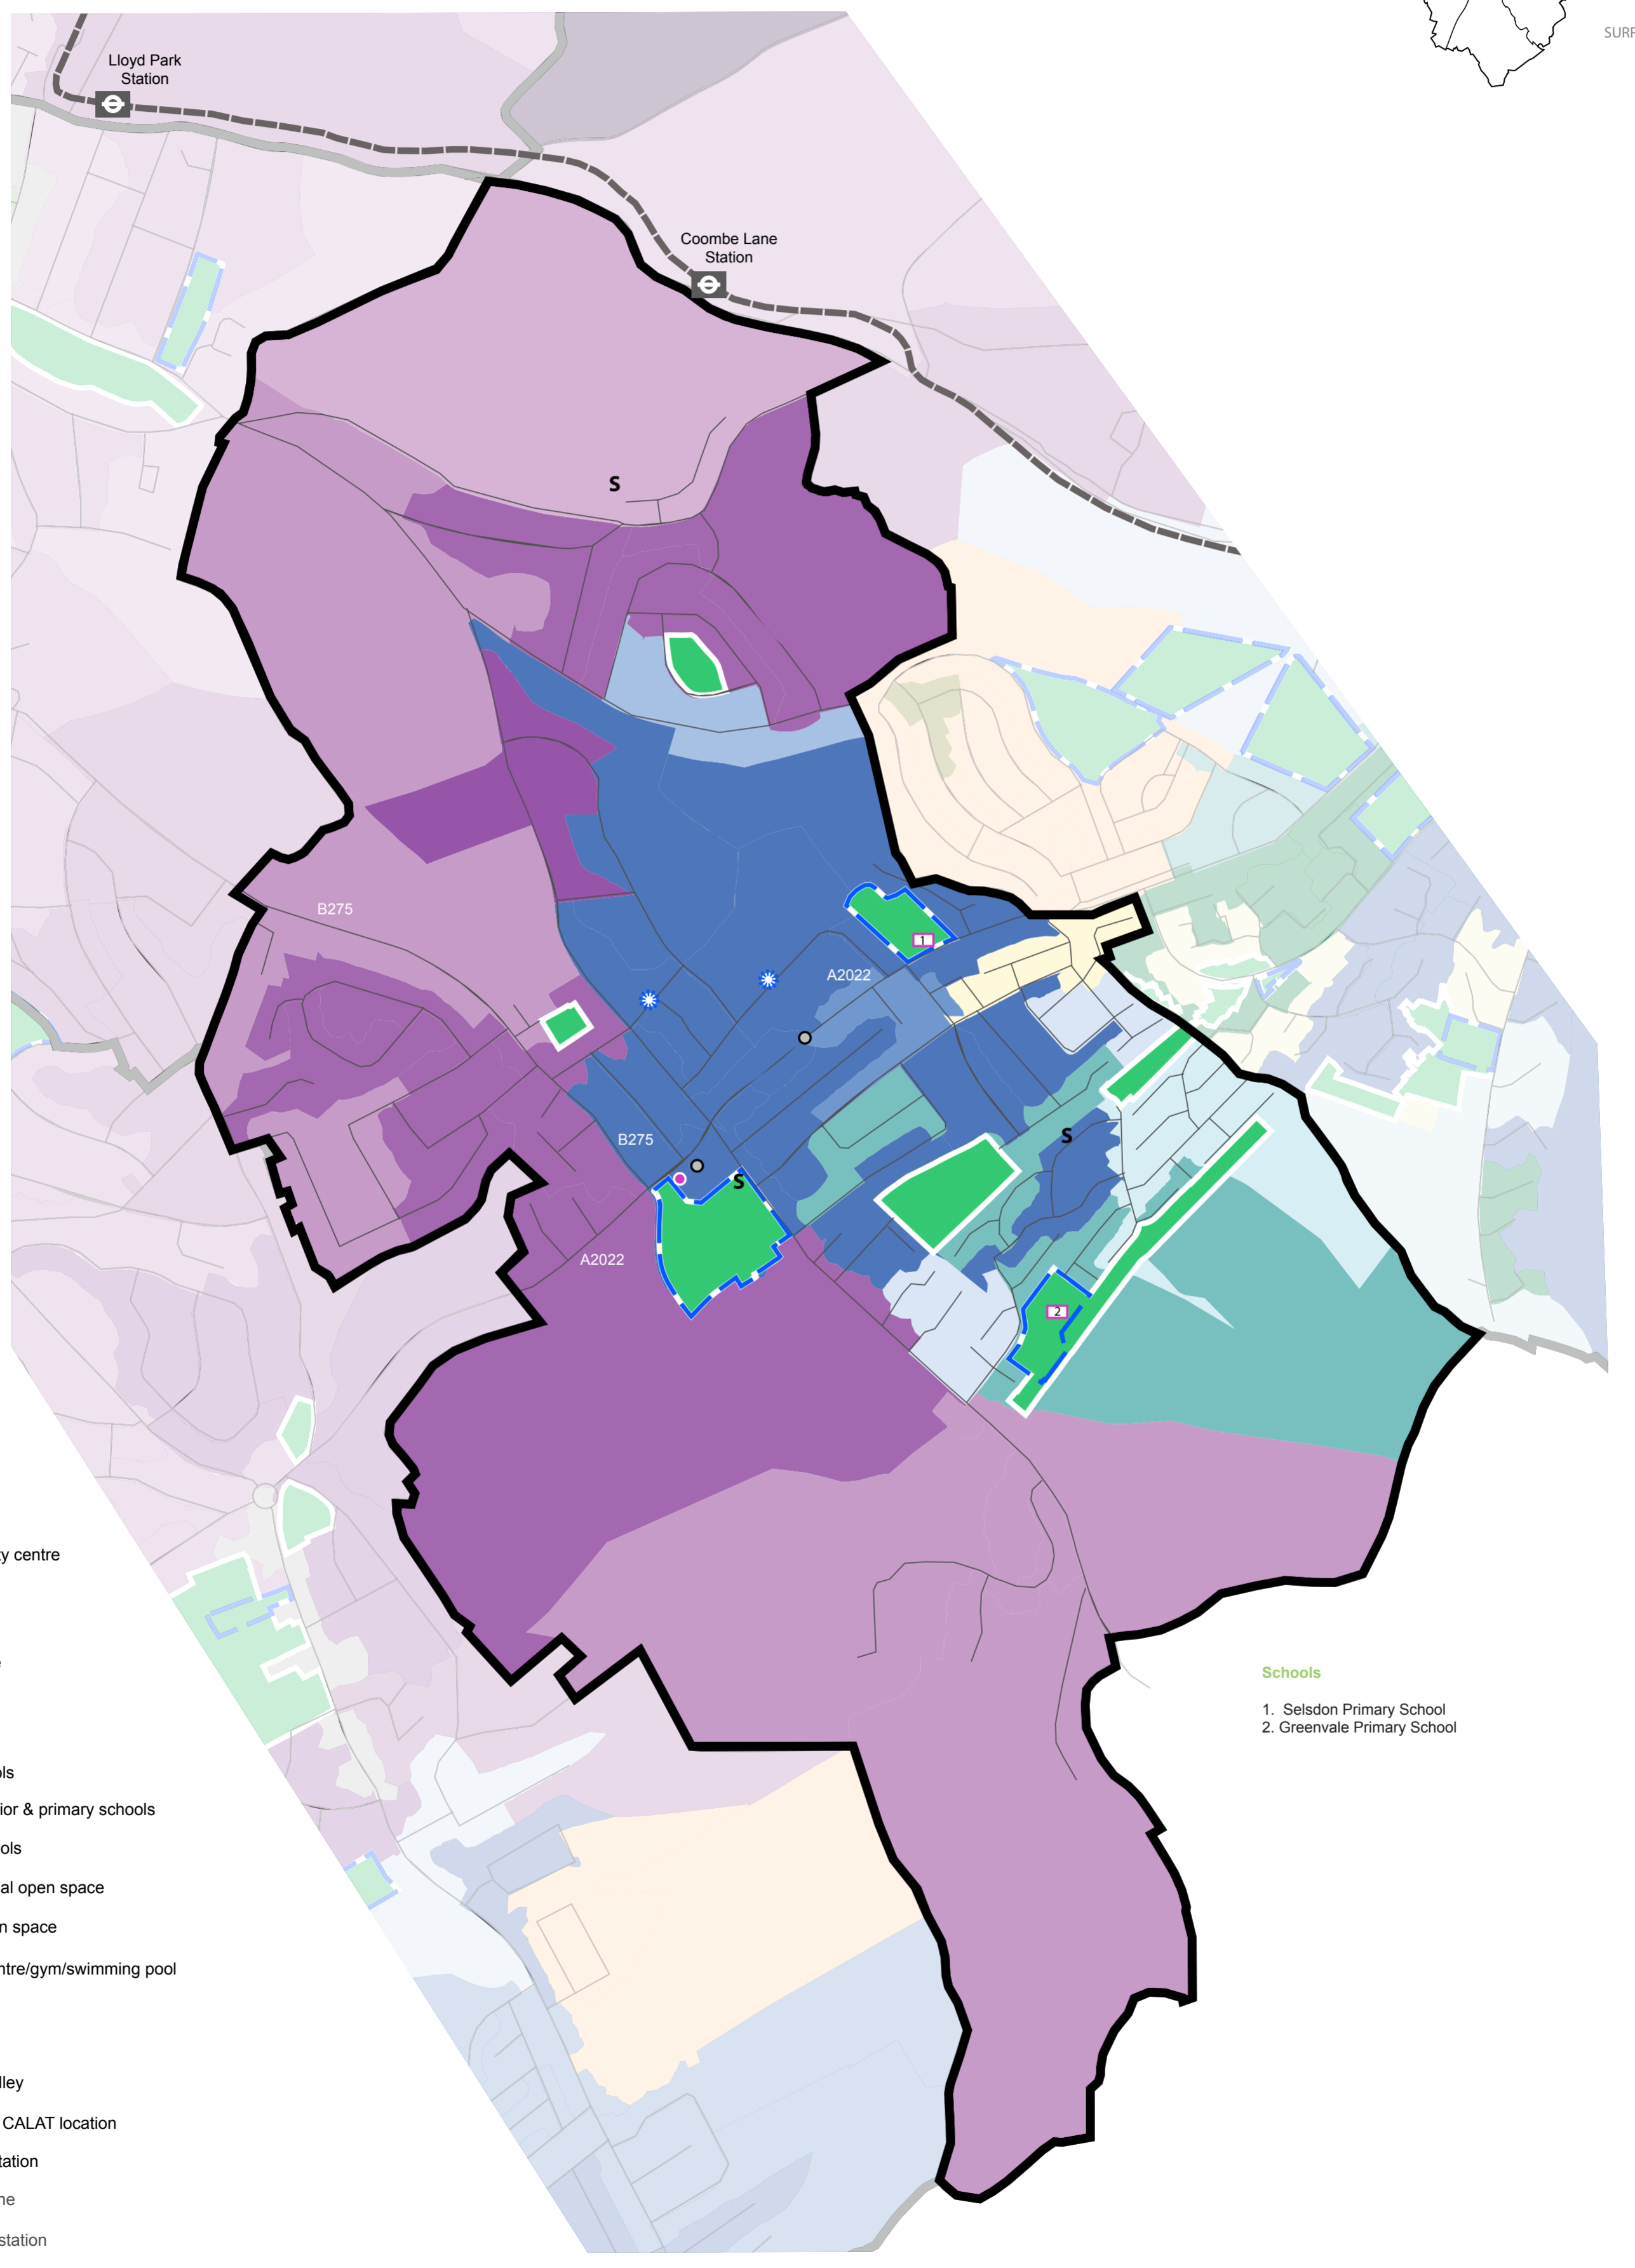

Main MOSAIC Group Percentage Breakdown

A	37.0%	E	1.5%	I	0%
B	14.6%	F	0%	J	1.3%
C	42.9%	G	0%	K	0%
D	2.7%	H	0%		

A01
A02
A03
A04
A05
A06
A07
B08
B09
B10
B11
B12
B13
B14
C15
C16
C17
C18
C19
C20
D21
D22
D23
D24
D25
D26
D27
E28
E29
E30
E31
E32
E33
E34
F35
F36
F37
F38
F39
F40
G41
G42
G43
H44
H45
H46
H47
I48
I49
I50
J51
J52
J53
J54
J55
J56
K57
K58
K59
K60
K61
U99

- Community centre
- Allotment
- Cemetery
- Camp site
- Library
- Nurseries
- Pre-schools
- Infant, junior & primary schools
- High schools
- Educational open space
- Local open space
- Sports centre/gym/swimming pool
- Cinema
- Theatre
- Bowling alley
- Proposed CALAT location
- Railway station
- Railway line
- Tram link station
- Tram link line

- Schools**
- Selsdon Primary School
 - Greenvale Primary School

Selsdon and Ballards