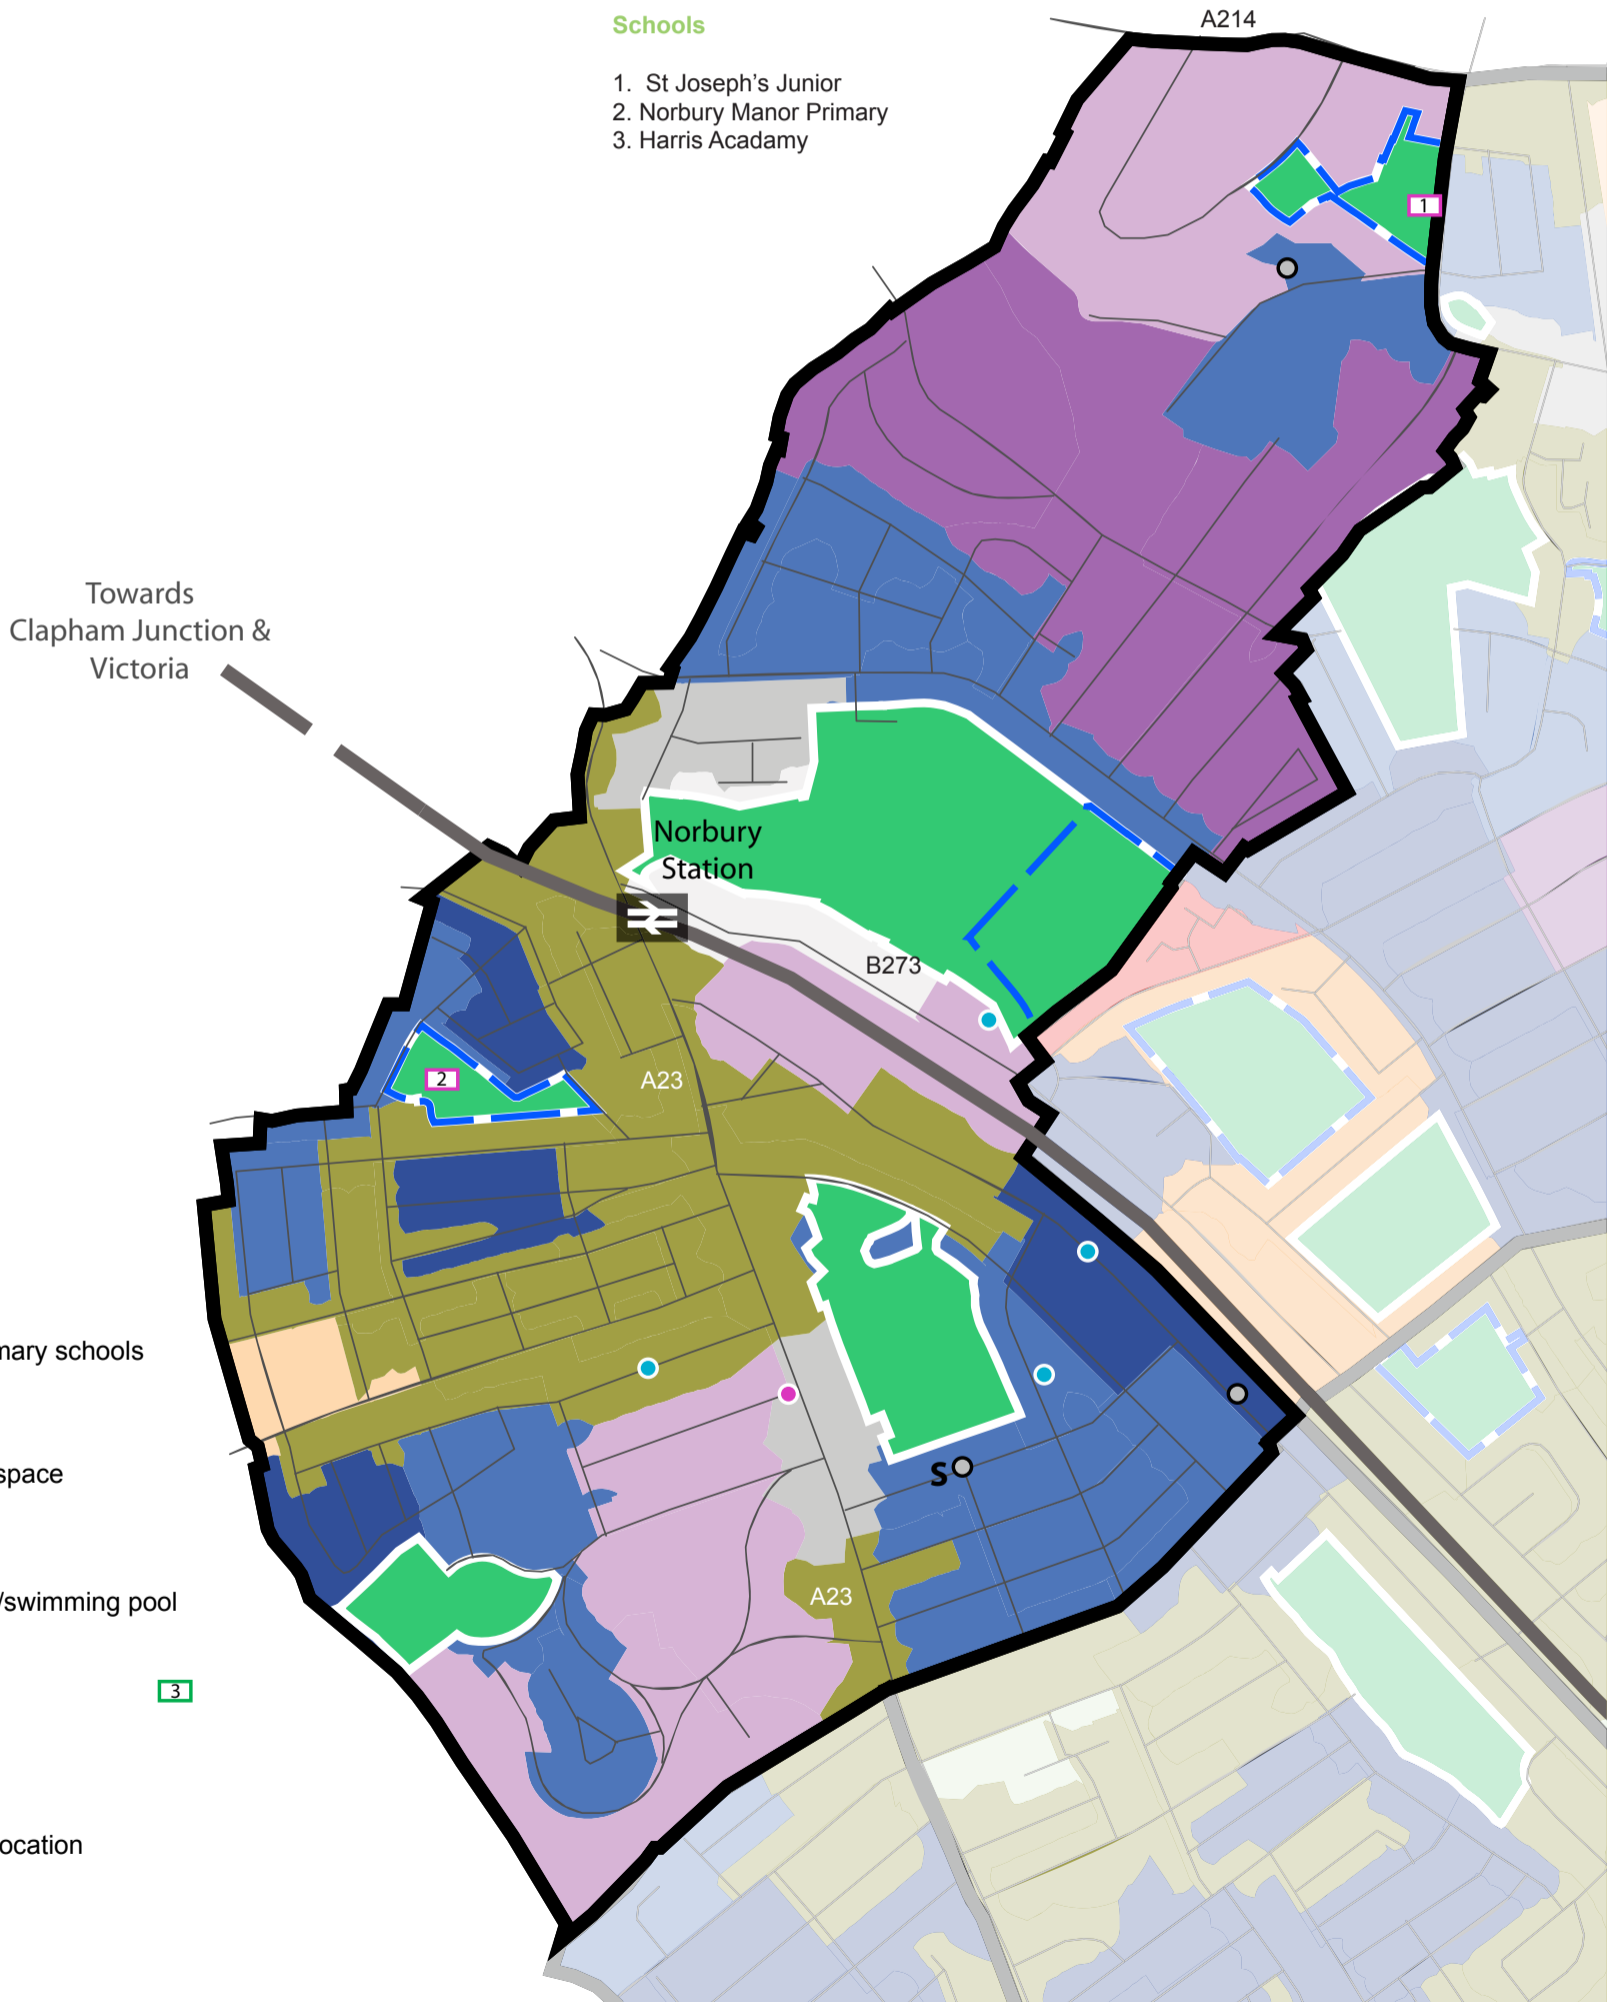

Main MOSAIC Group Percentage Breakdown

A	17.0%
B	0.5%
C	37.2%
D	33.6%
E	1.7%
F	0%
G	0%
H	1.7%
I	2.7%
J	5.5%
K	0%

Schools

1. St Joseph's Junior
2. Norbury Manor Primary
3. Harris Academy

- Community centre
- Allotment
- Cemetery
- Camp site
- Library
- Nurseries
- Pre-schools
- Infant, junior & primary schools
- High schools
- Educational open space
- Local open space
- Sports centre/gym/swimming pool
- Cinema
- Theatre
- Bowling alley
- Proposed CALAT location
- Railway station
- Railway line
- Tram link station
- Tram link line

Norbury