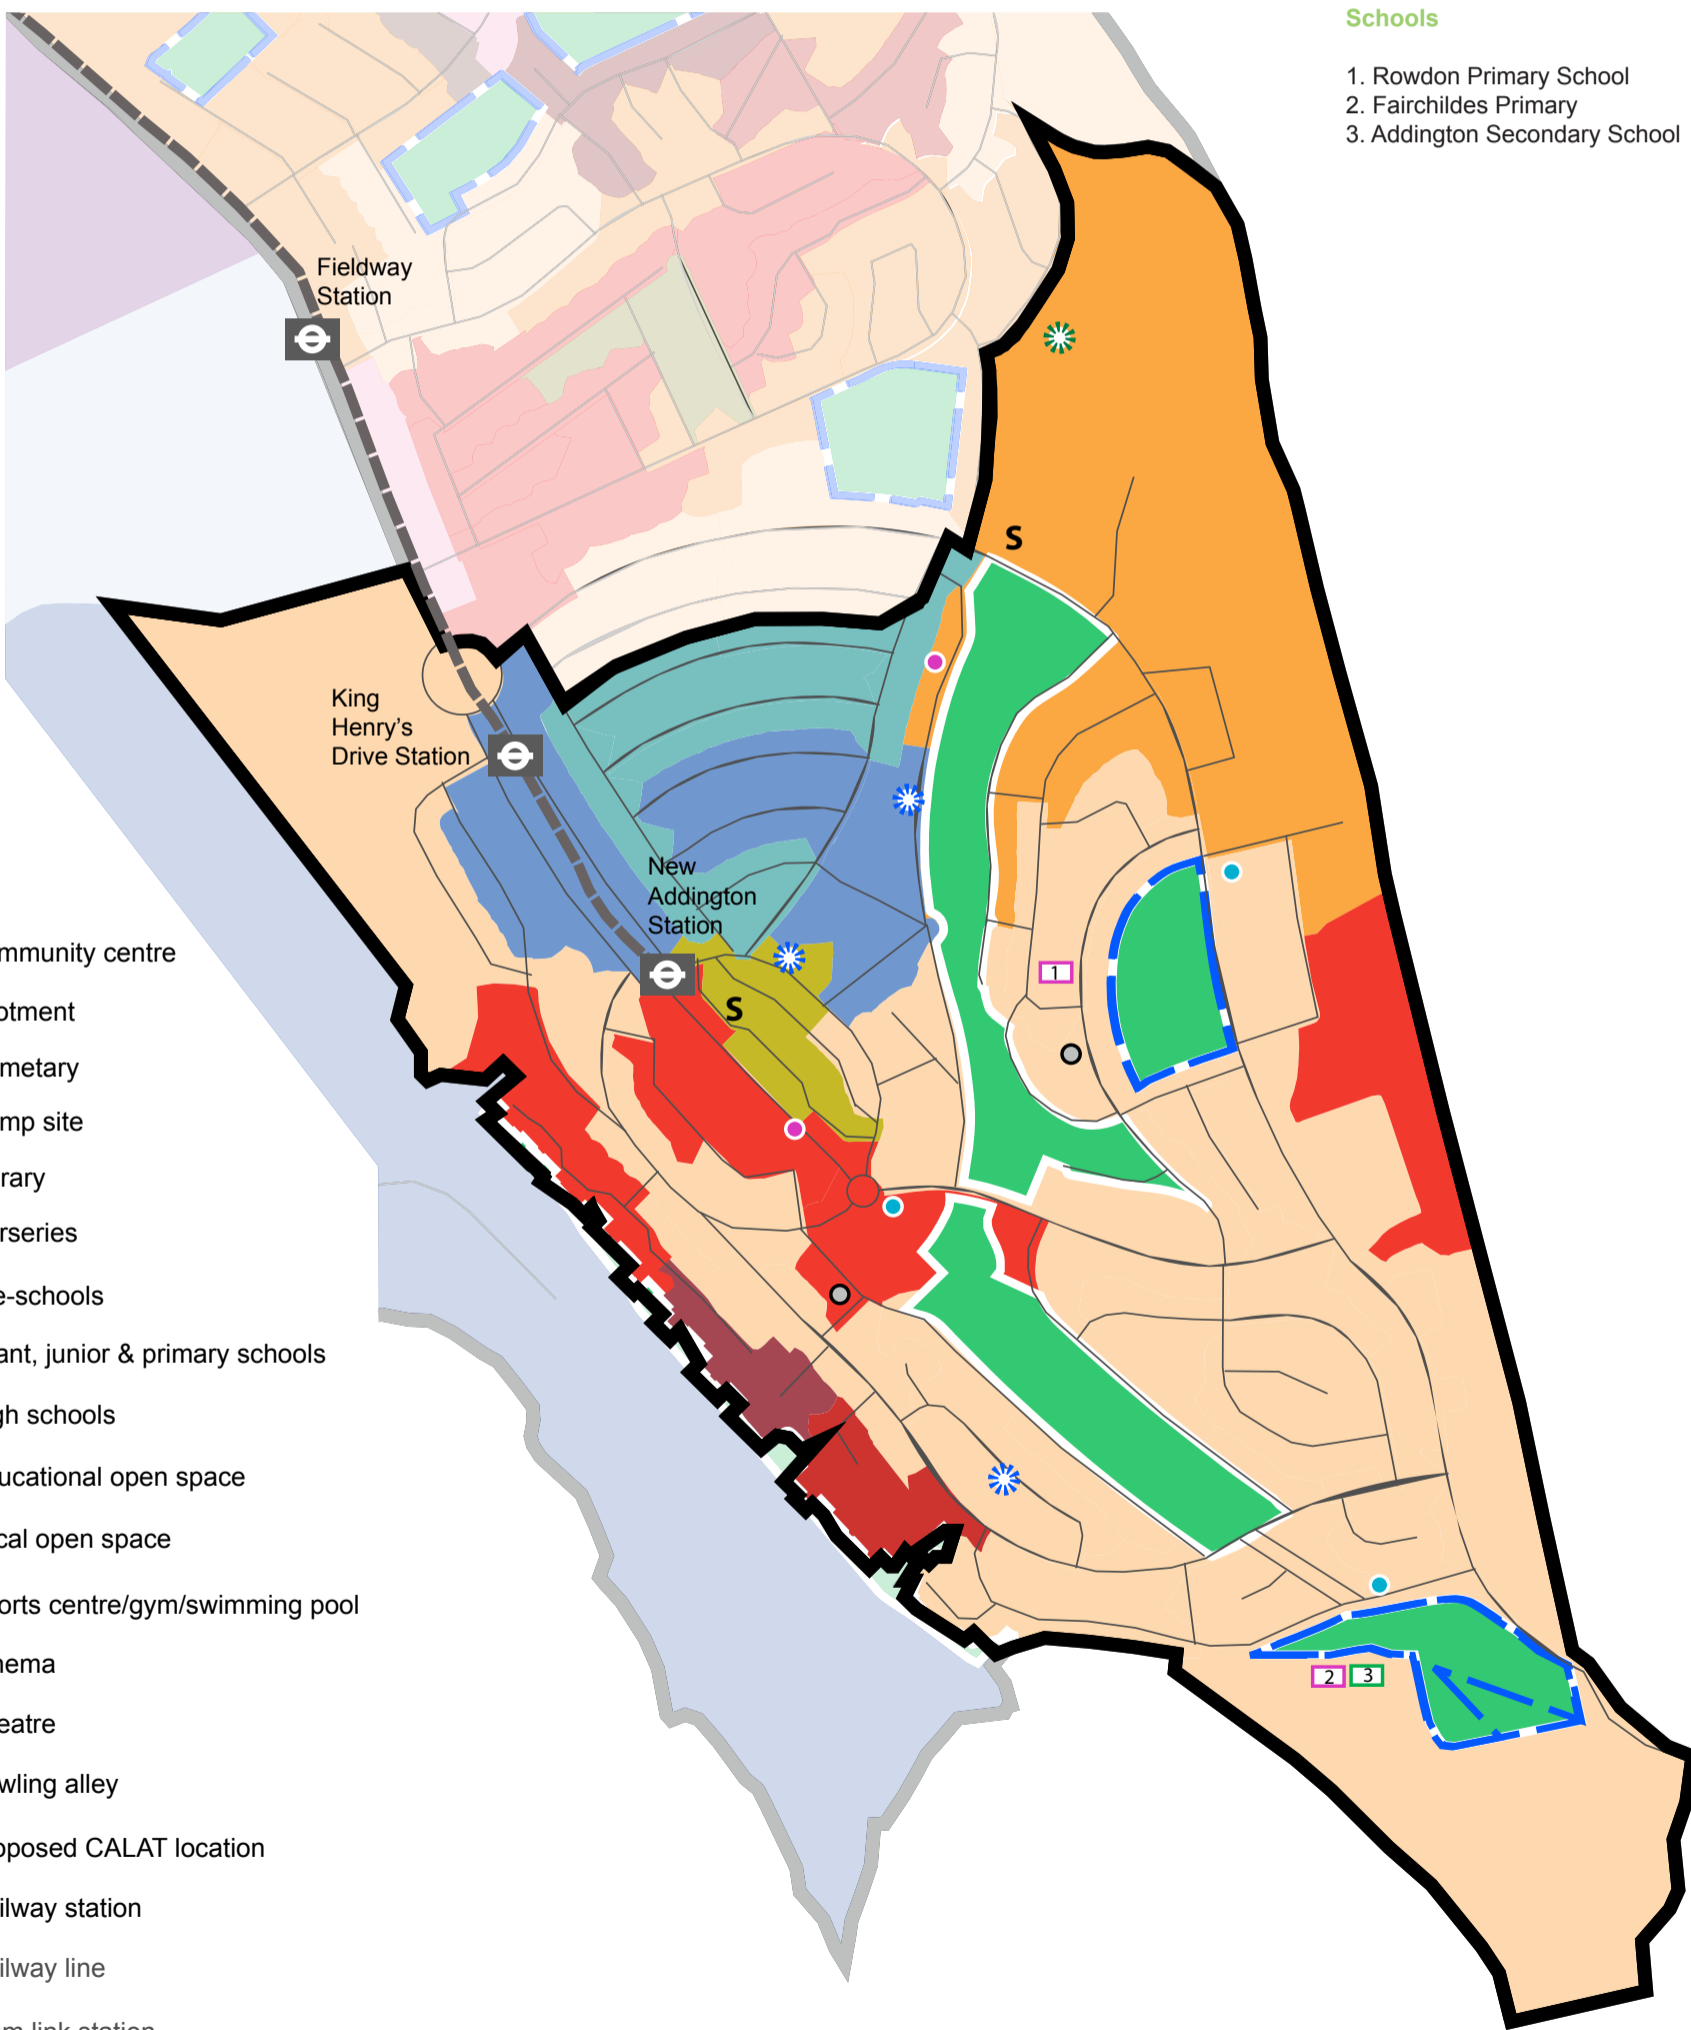

Main MOSAIC Group Percentage Breakdown

A	0%
B	10.5%
C	6.8%
D	4.0%
E	0%
F	7.1%
G	16.0%
H	54.6%
I	1.0%
J	0%
K	0%

Schools

1. Rowdon Primary School
2. Fairchildes Primary
3. Addington Secondary School

A01
A02
A03
A04
A05
A06
A07
B08
B09
B10
B11
B12
B13
B14
C15
C16
C17
C18
C19
C20
D21
D22
D23
D24
D25
D26
D27
E28
E29
E30
E31
E32
E33
E34
F35
F36
F37
F38
F39
F40
G41
G42
G43
H44
H45
H46
H47
I48
I49
I50
J51
J52
J53
J54
J55
J56
K57
K58
K59
K60
K61
U99

- Community centre
- Allotment
- Cemetary
- Camp site
- Library
- Nurseries
- Pre-schools
- Infant, junior & primary schools
- High schools
- Educational open space
- Local open space
- Sports centre/gym/swimming pool
- Cinema
- Theatre
- Bowling alley
- Proposed CALAT location
- Railway station
- Railway line
- Tram link station
- Tram link line

New Addington