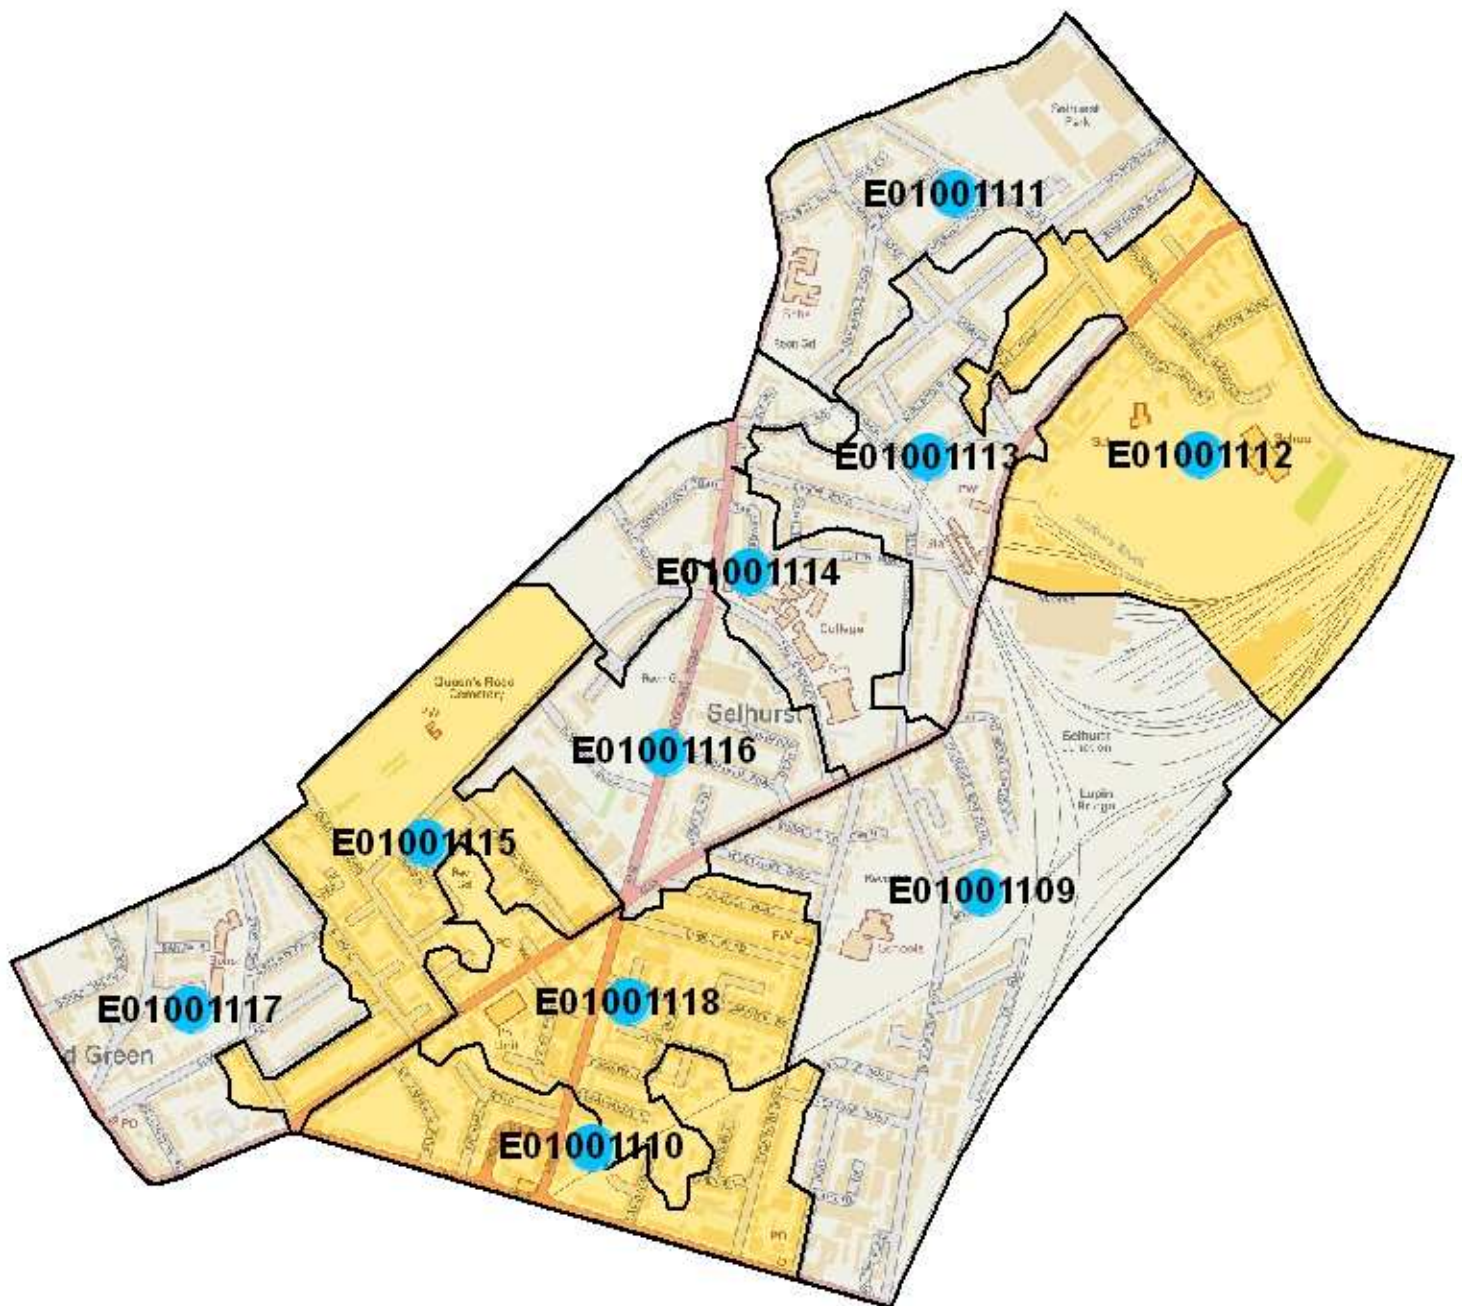

Croydon Index of Multiple Deprivation and Mosaic Social Index - Selhurst

Mosaic Social Index

- S1 - Symbols of Success
- S2 - Secure Suburbia
- S3 - Community Perspectives
- S4 - Urban Intelligence
- S5 - Social Dependents

Index of Multiple Deprivation

- In 5% most deprived
- In 6-10% most deprived
- In 11-20% most deprived
- In 21-100% most deprived

0 255 510 1,020 Meters